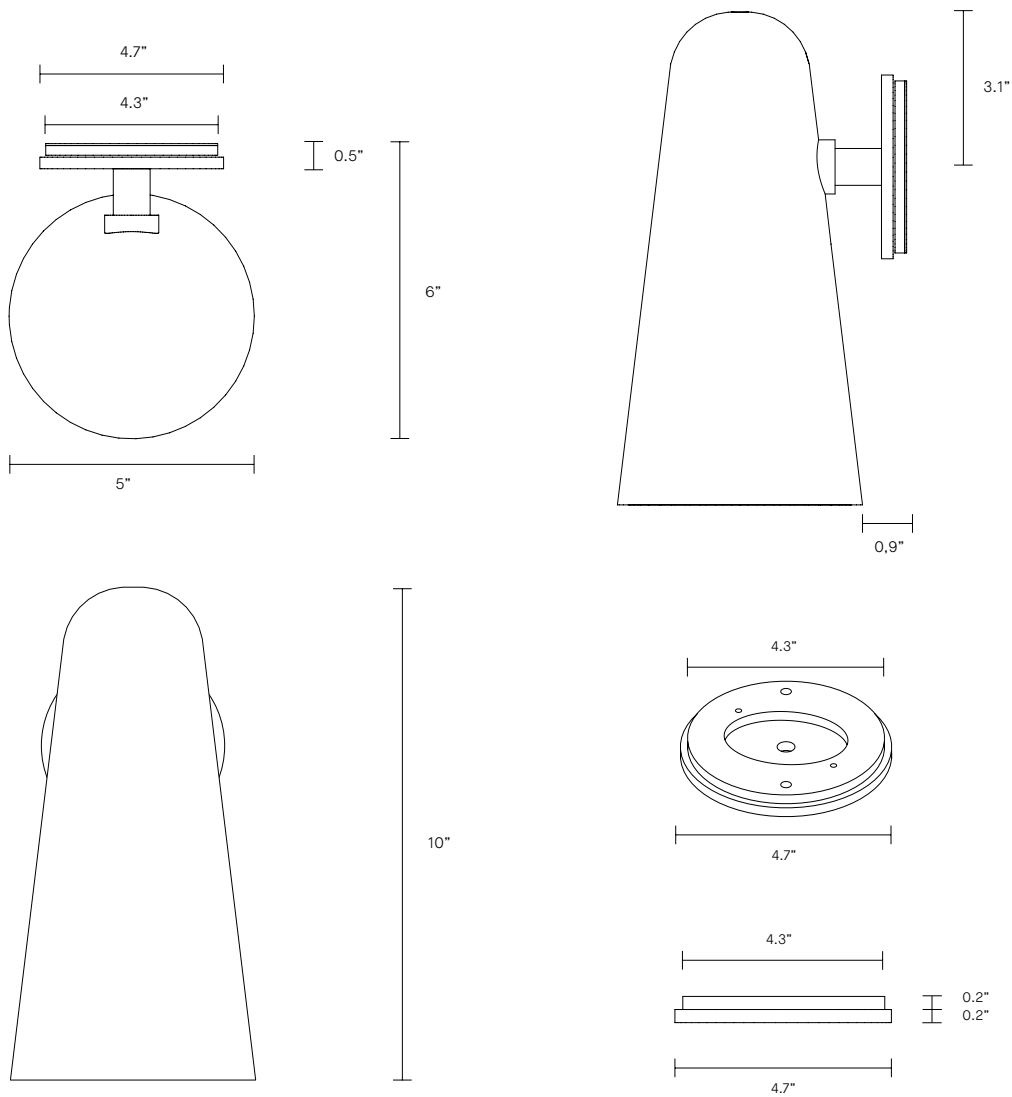

DOMI COLLECTION

WALL SCONCE

UL SPECIFICATION SHEET

NORTH AMERICA

DO_WS_S_L_L_19V1

ABOUT DOMI

Embrace the art of light with the Domi wall sconce imbued with a sense of weightlessness, this unique design appears to float in mid air, gently skirting the wall.

8 - 10 weeks

LIGHT SOURCE

12V 1W LED Board 3000k

Supplied with external driver (Hatch RS12-15M-LED 2.25x1.25x0.75)

INSTALLATION

Supplied with mounting plate to fit 4.0/3.5 Jbox

WEIGHT

4.4lb