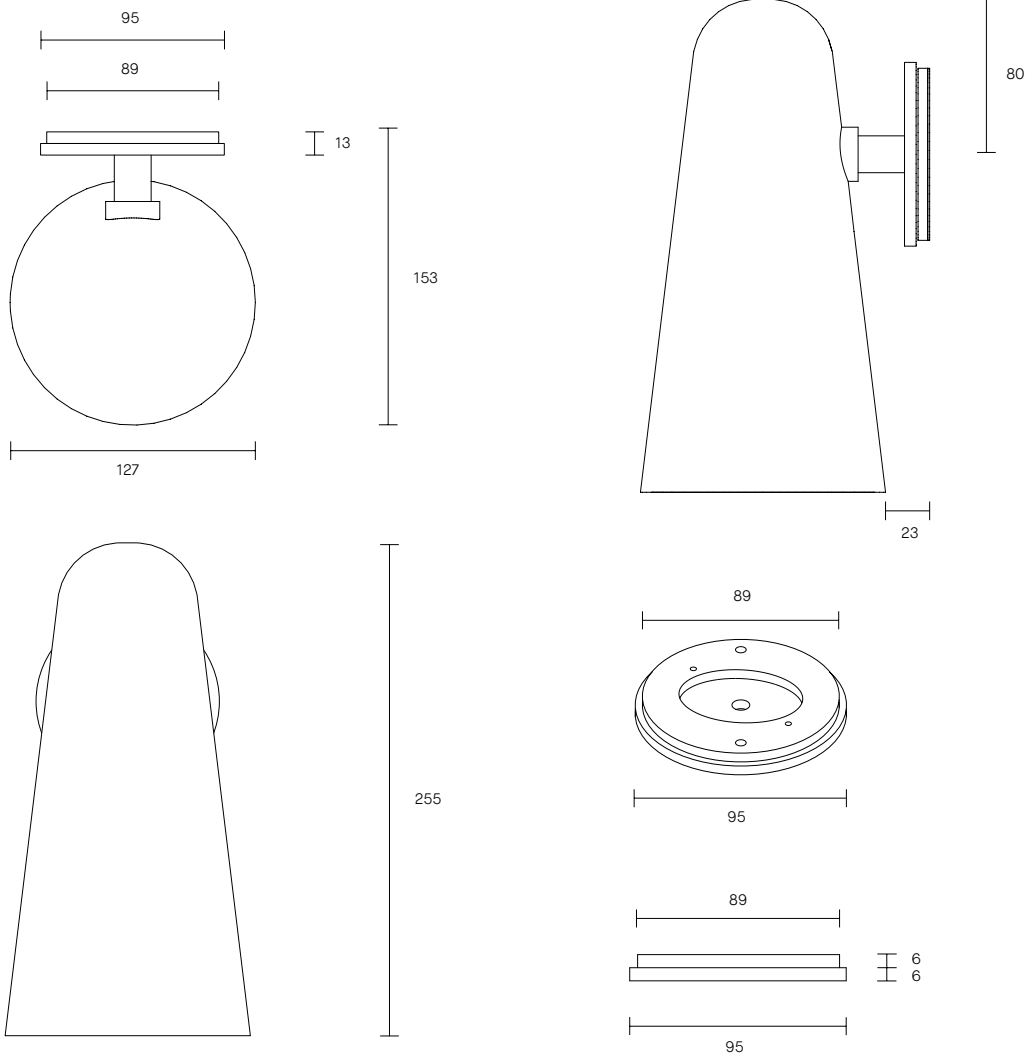

DOMI COLLECTION

WALL SCONCE

SPECIFICATION SHEET

AUSTRALIA / INTERNATIONAL

DO_WS_S_AU_19V1

ABOUT DOMI

Embrace the art of light with the Domi wall sconce imbued with a sense of weightlessness, this unique design appears to float in mid air, gently skirting the wall.

6-8 weeks

LIGHT SOURCE

12V 1W LED 3000k

INSTALLATION

Supplied with external driver

WEIGHT

2kg

FITTING FINISHES