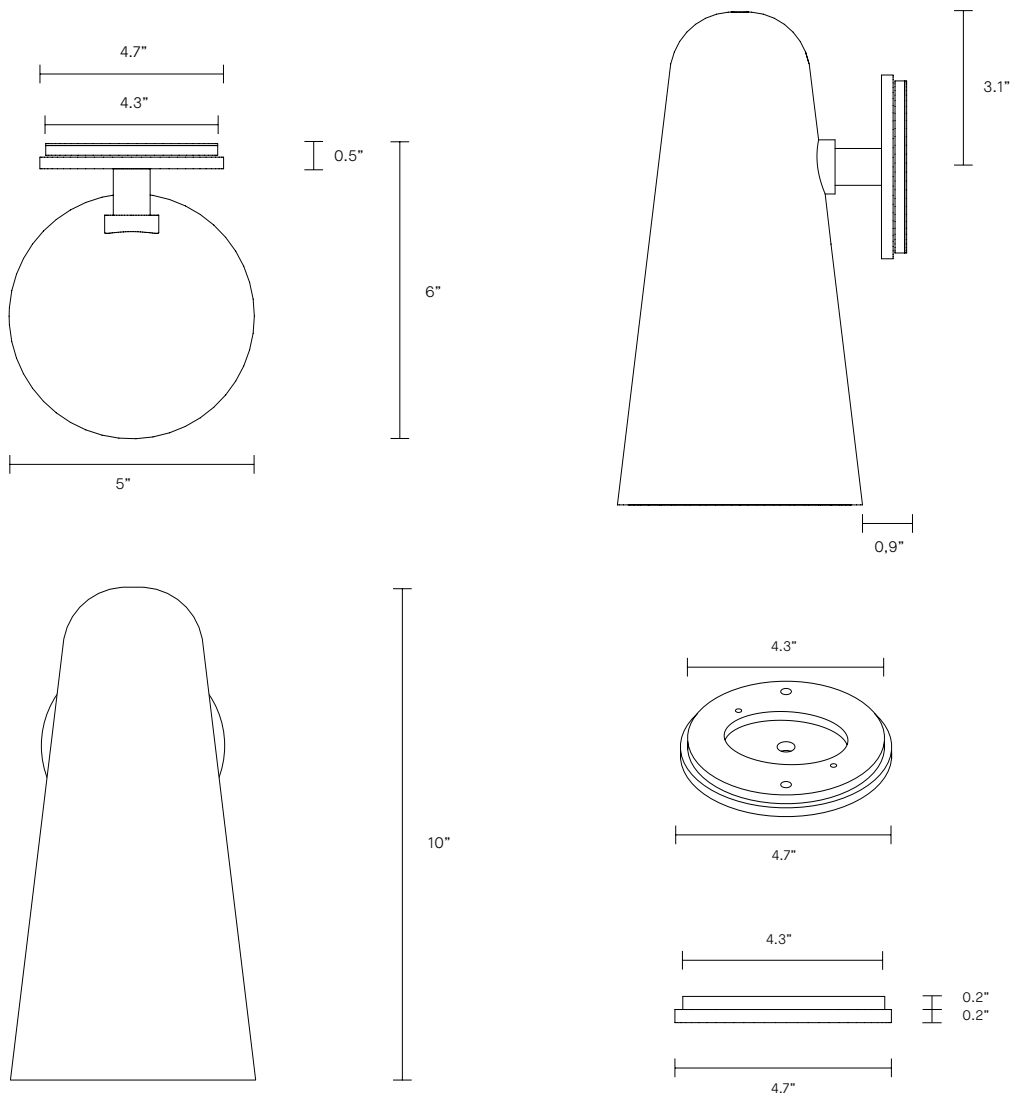

DOMI COLLECTION

WALL SCONCE

UL SPECIFICATION SHEET

NORTH AMERICA

DO_WS_S_L_19V1

ABOUT DOMI

Embrace the art of light with the Domi wall sconce imbued with a sense of weightlessness, this unique design appears to float in mid air, gently skirting the wall.

8 - 10 weeks

LIGHT SOURCE

12V 1W LED Board 3000k

Supplied with external driver (Hatch RS12-15M-LED 2.25x1.25x0.75)

INSTALLATION

Supplied with mounting plate to fit 4.0/3.5 Jbox

WEIGHT

4.4lb