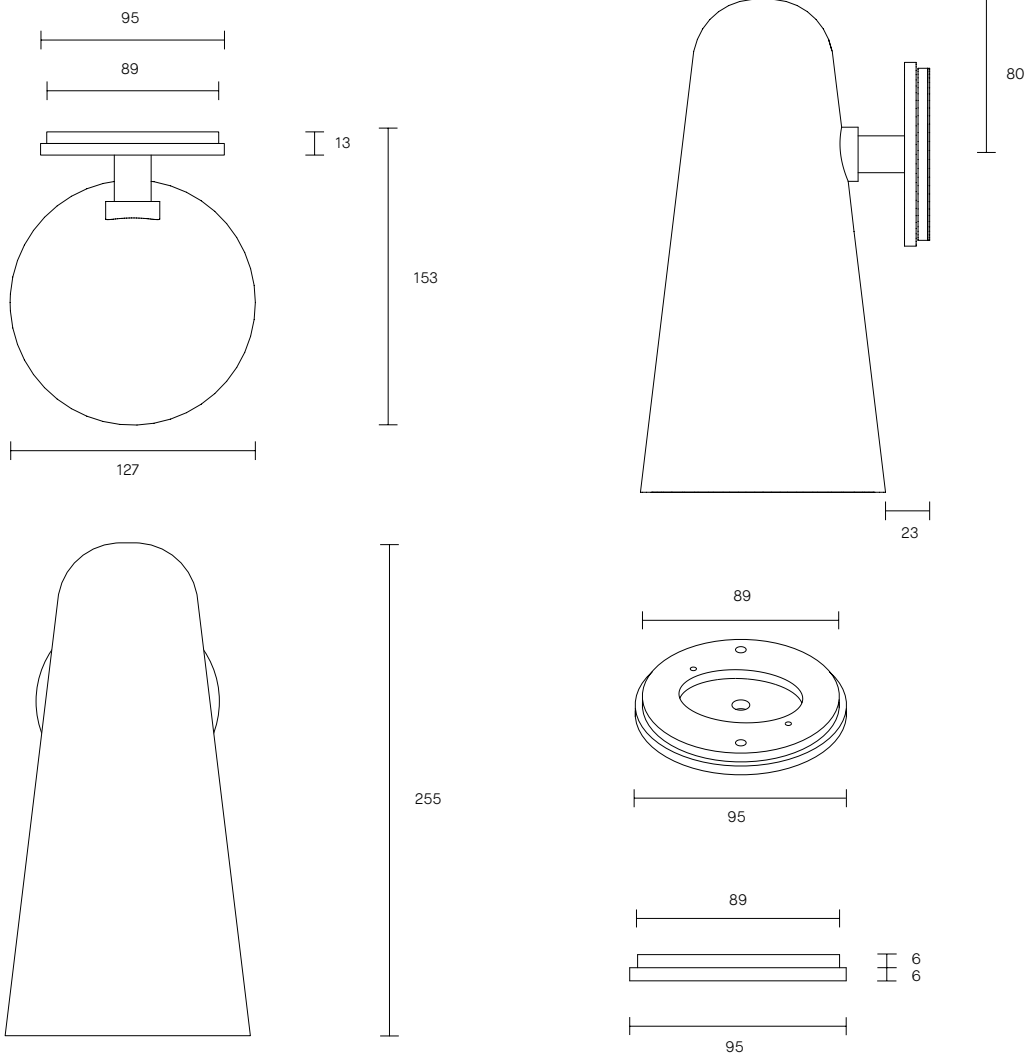

DOMI COLLECTION

WALL SCONCE

SPECIFICATION SHEET

AUSTRALIA / INTERNATIONAL

DO_WS_S_AU_19V1

ABOUT DOMI

Embrace the art of light with the Domi wall sconce imbued with a sense of weightlessness, this unique design appears to float in mid air, gently skirting the wall.

6-8 weeks

LIGHT SOURCE

12V 1W LED 3000k

INSTALLATION

Supplied with external driver

WEIGHT

2 kg

FITTING FINISHES