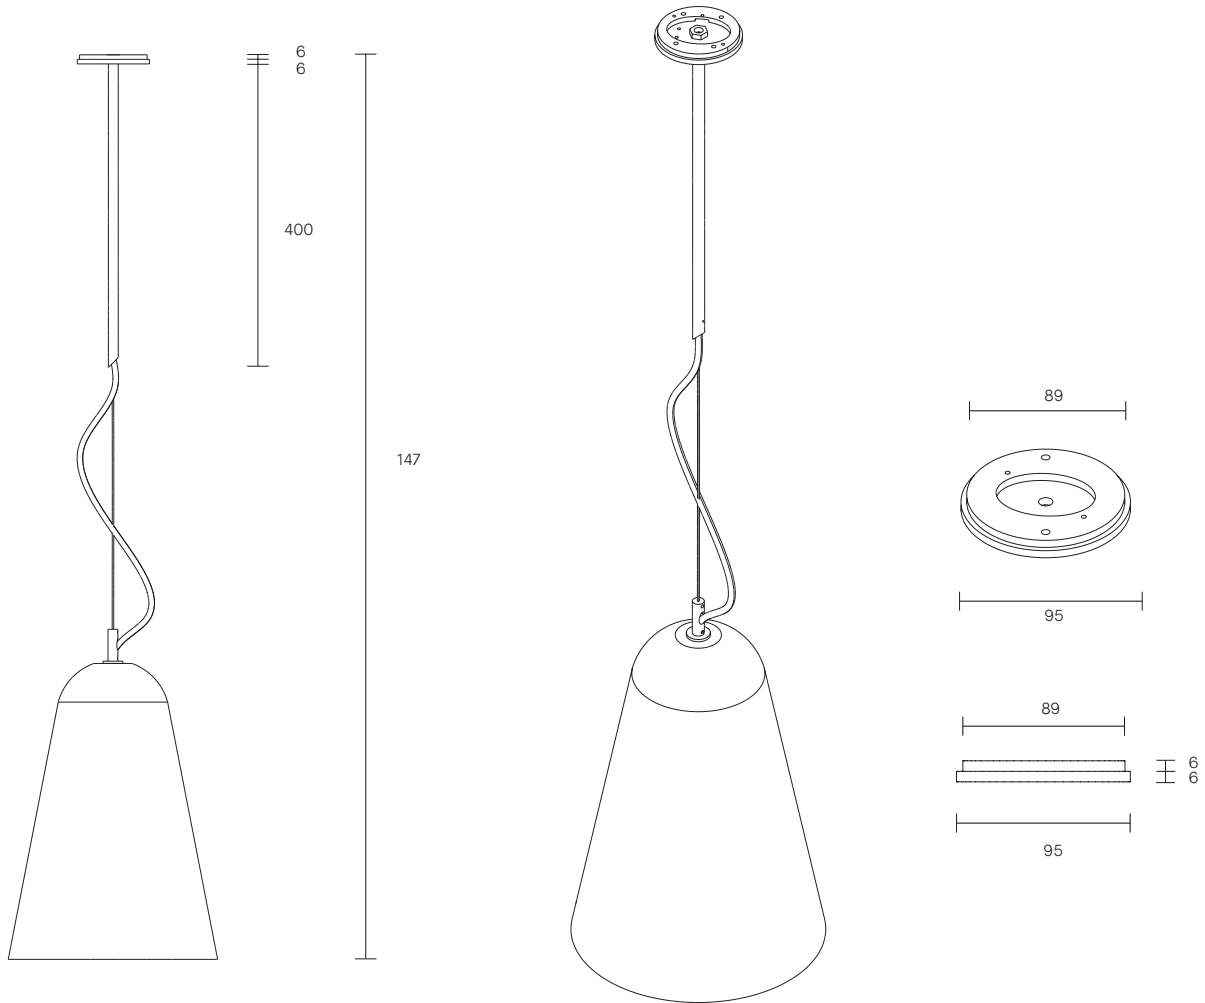

DOMI COLLECTION

PENDANT

SPECIFICATION SHEET

AUSTRALIA / INTERNATIONAL

DO_P_S_AU_18V3

ABOUT DOMI

Embrace the art of light with the Domi wall sconce imbued with a sense of weightlessness, this unique design appears to float in mid air, gently skirting the wall.

Crafted from mouth blown glass, the delicate curves of the bellshaped Domi shade are contrasted by the detailed fittings.

DomI is available in wall sconce and pendant.

LEAD TIME

6-8 weeks

LIGHT SOURCE

240V, E14, 95mm 60W
Convertible

Dimmable

WEIGHT

4.5kg

FITTING FINISHES

Matte White (cover)
Articolo Black
Brass
Mid Bronze

FLEX CORD COLOURS

White (cover)
Black
Natural Linen
Black / White Mix
Mid Grey

SHADE COMBINATIONS

2/3 White Frost (cover)