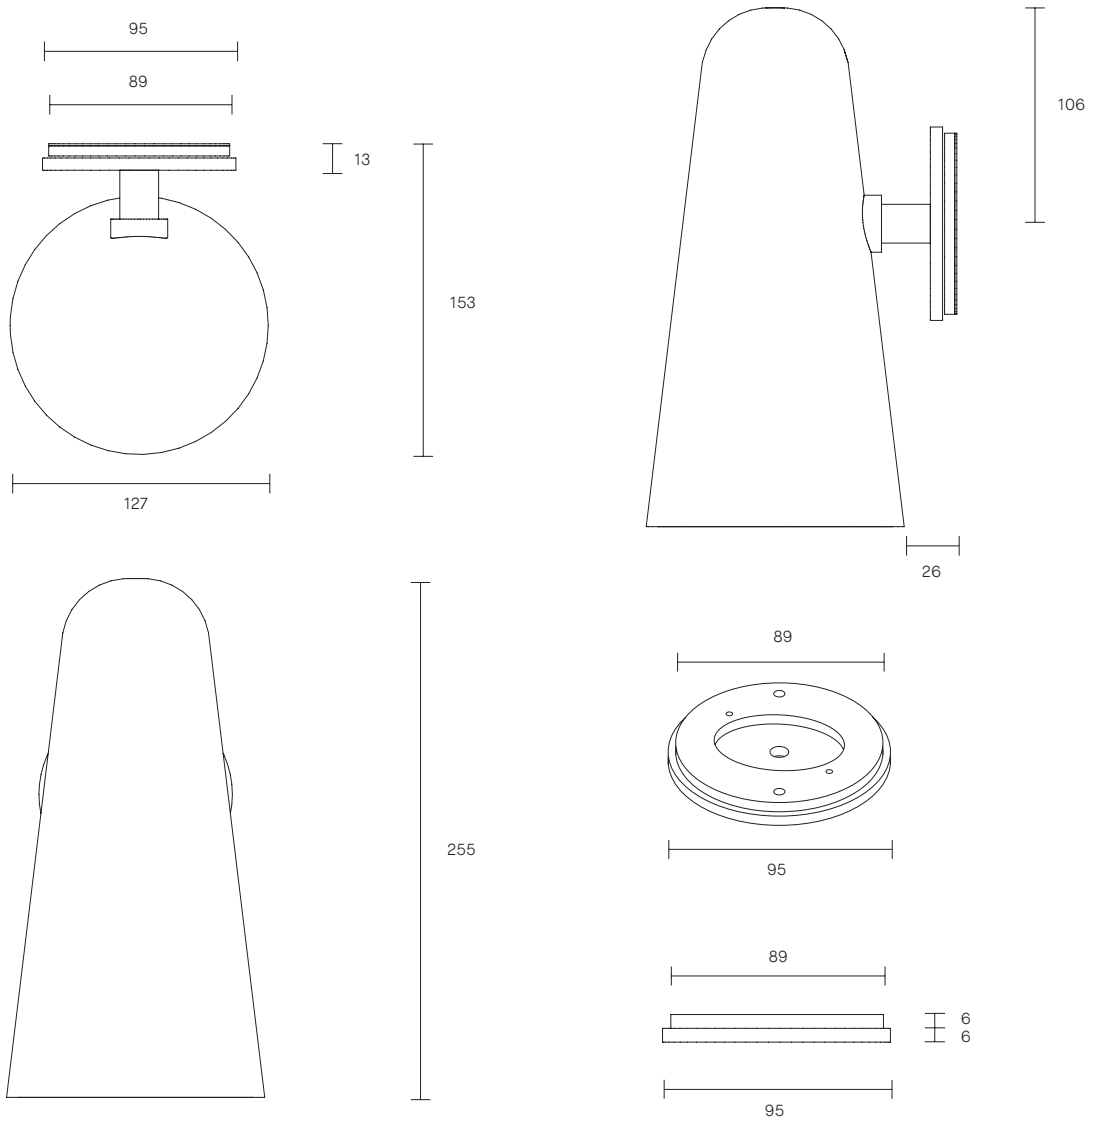

DOMI COLLECTION

WALL SCONCE

SPECIFICATION SHEET

AUSTRALIA / INTERNATIONAL

DO_WS_S_AU_18V3

ABOUT DOMI

Embrace the art of light with the Domi wall sconce imbued with a sense of weightlessness, this unique design appears to float in mid air, gently skirting the wall.

6-8 weeks

LIGHT SOURCE

12V, G4 1.5W LED (2700k)

INSTALLATION

Supplied with external driver

Requires driver / transformer installation

Dimmable upon request

WEIGHT