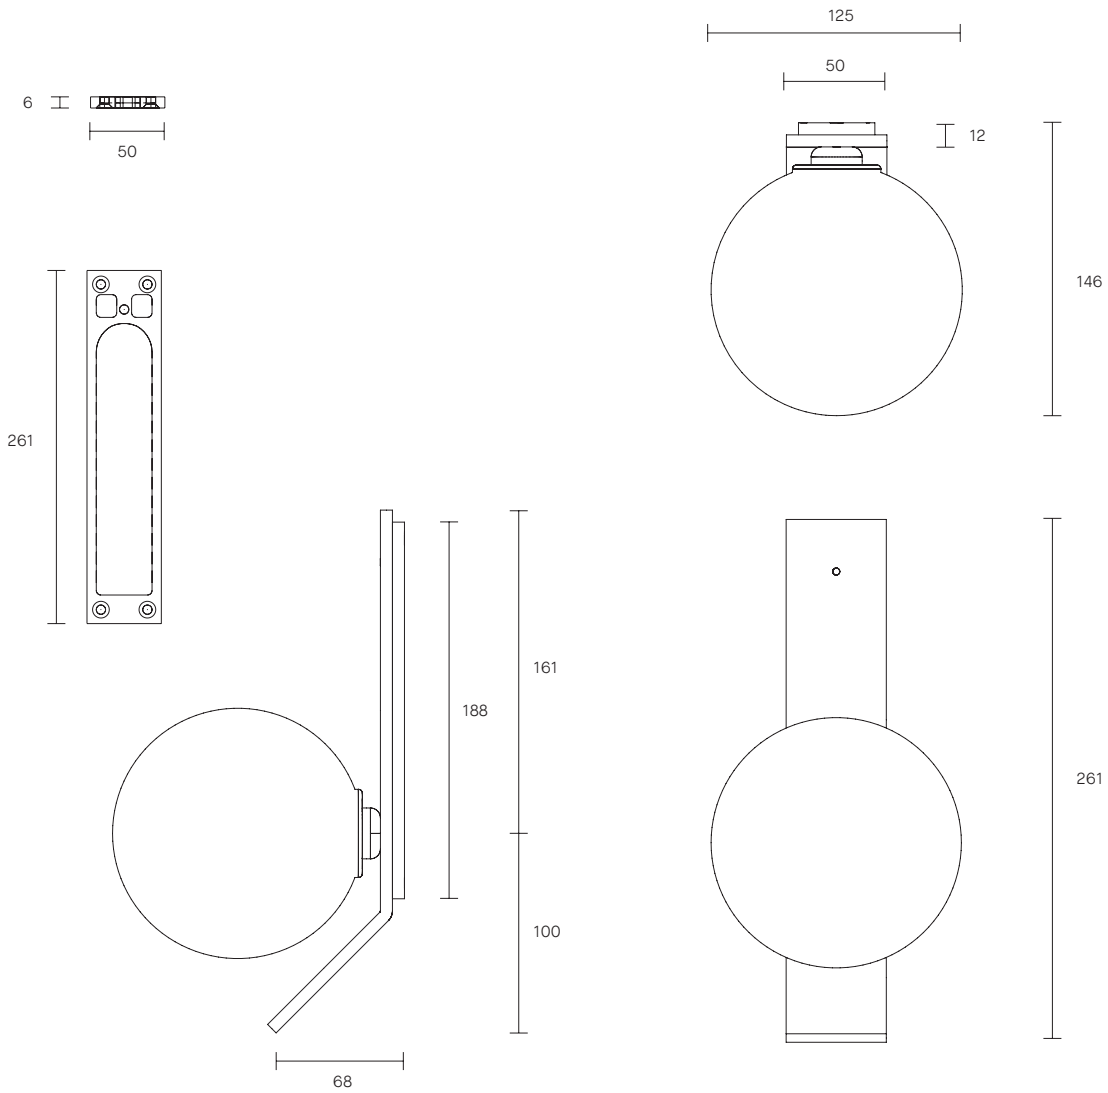

DUO COLLECTION
WALL SCONCE WITH KICK

SPECIFICATION SHEET
AUSTRALIA / INTERNATIONAL

DU_WSK_S_AU_18V3

ABOUT DUO

The Duo's simple yet elegant shape draws the eye to its unique materiality, demonstrating the fluidity of form in mouth-blown glass through a compelling design.

LEAD TIME

6-8 weeks

LIGHT SOURCE

12V, G4 1.5W LED (2700k)

INSTALLATION

Supplied with external driver

Requires driver / transformer installation

Dimmable upon request

DIMENSIONS

Backplate
Width 50mm
Height 261mm

Shade
Diameter 125mm

WEIGHT

2kg

FITTING DESIGN

Kick (cover)

Round