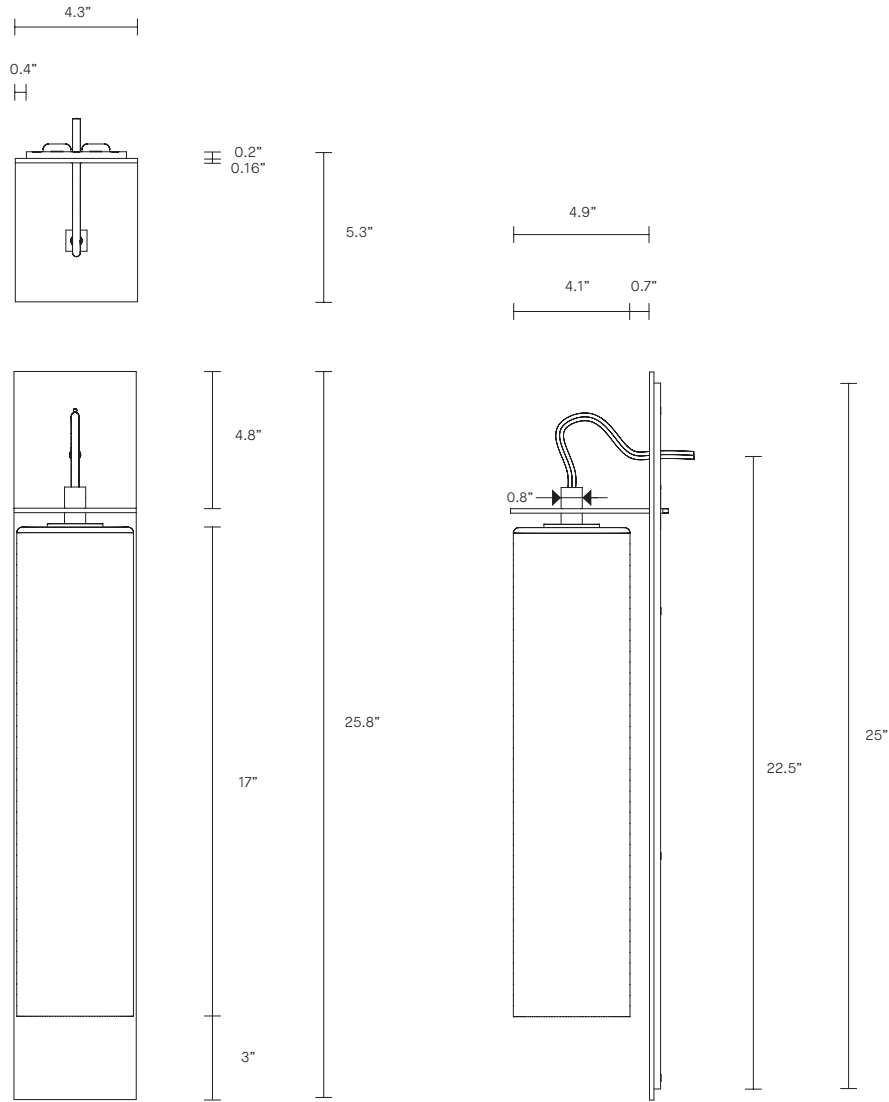

ECLIPSE COLLECTION
TALL WALL SCONCE

UL SPECIFICATION SHEET
NORTH AMERICA

ARTICOLO

ECLIPSE COLLECTION

TALL WALL SCONCE

UL SPECIFICATION SHEET

NORTH AMERICA

EC_TWS_S_L_18V3

LEAD TIME

8 - 10 weeks

LIGHT SOURCE

110V E12 (35W)
Small Fancy Round

Dimmable

INSTALLATION

Supplied with mounting plate to fit 4.0/3.5 Jbox

Escutcheons may be ordered to conceal Jbox openings where needed

(Available in 2/3rds frost detail)