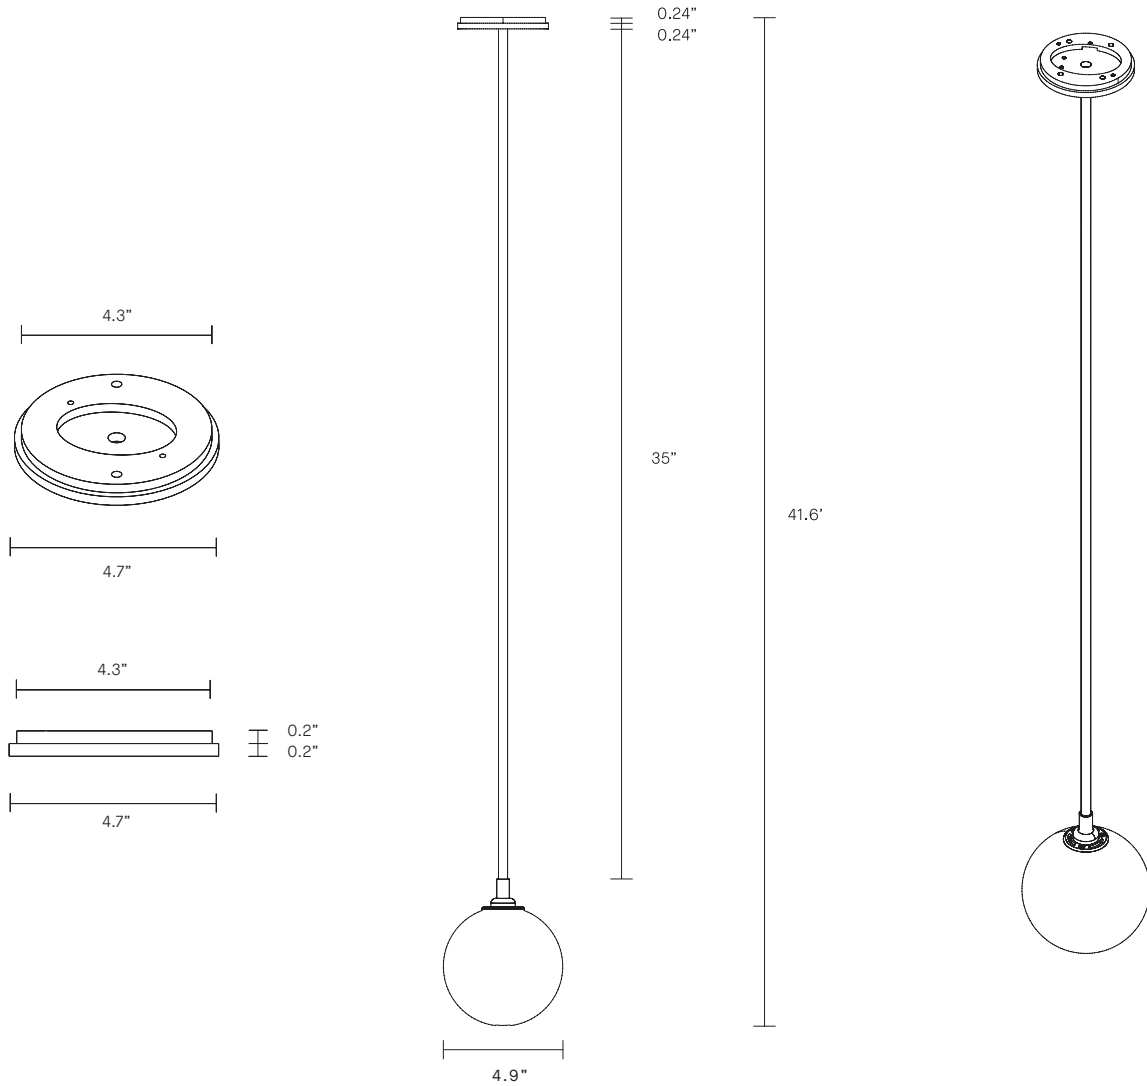

FIZI BALL COLLECTION

SINGLE BALL PENDANT

UL SPECIFICATION SHEET

NORTH AMERICA

FI_SBP_S_L_L_18V3

ABOUT FIZI

Effervescent yet luxuriously artisanal, Fizi is a celebration of 'the art of light'. The Fizi ball seems to burst with tiny bubbles glinting below the surface.

When lit, Fizi throws superb patterns and movement onto the surrounding walls, reflecting the unique material identity of mouthblown glass.

Fizi balls are removable for easy cleaning.

Fizi available in wall sconce and pendant. Custom multi drops upon request.

LEAD TIME

8 - 10 weeks

LIGHT SOURCE

12V, G4 2W LED 2700K
280 lumens

Supplied with external driver
(Hatch RS12-15M-LED
2.25x1.25x0.75)

Dimmable (Luxtron/Diva/CL)

INSTALLATION

Supplied with mounting plate to
fit 4.0/3.5 Jbox

WEIGHT

6lb

FITTING FINISH

Brass (cover)
Matte white
Mid bronze
Articolo black