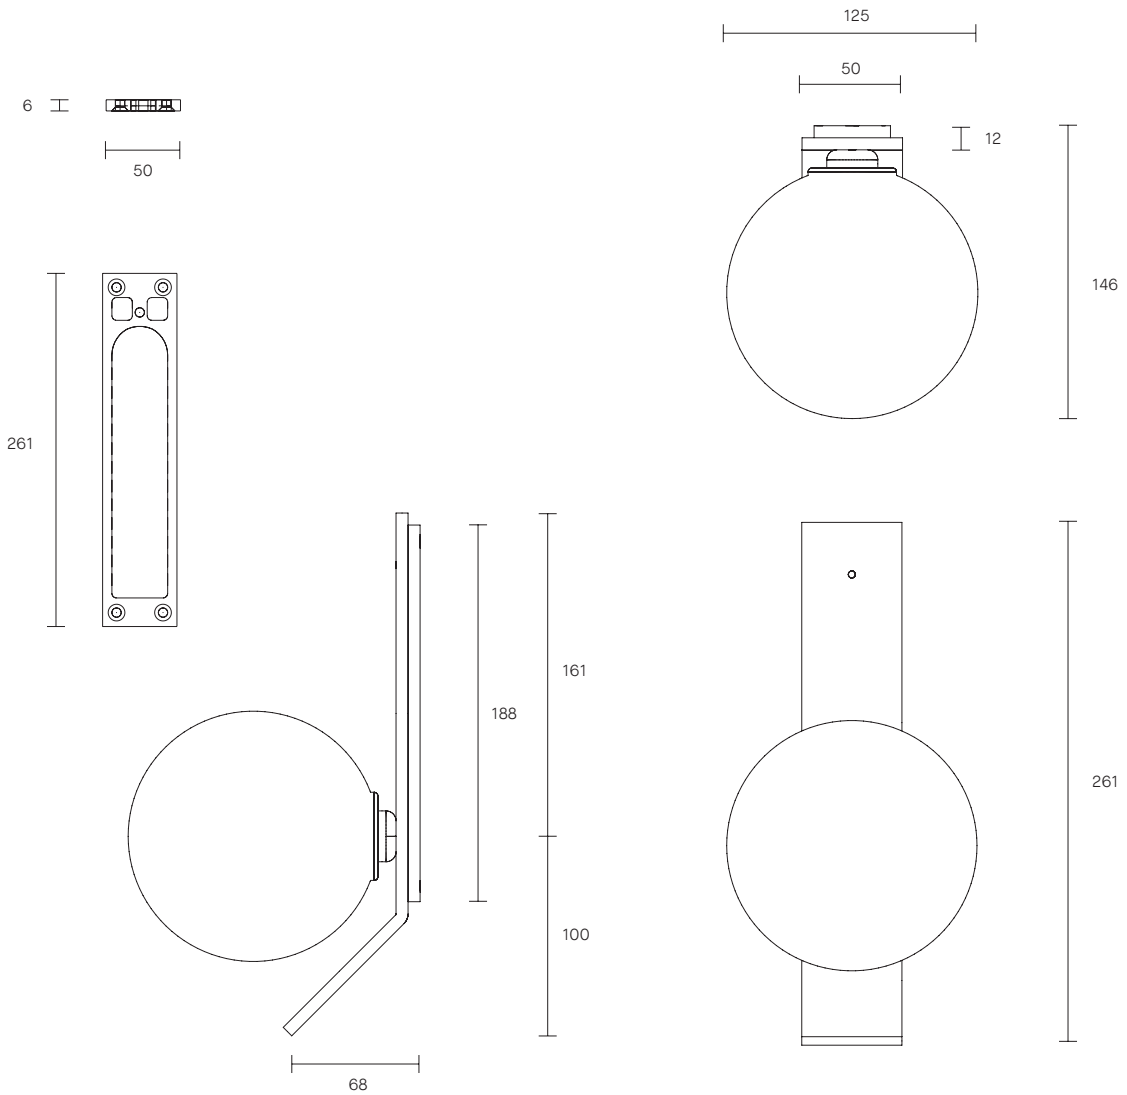

FIZI BALL COLLECTION

WALL SCONCE WITH KICK

SPECIFICATION SHEET

AUSTRALIA / INTERNATIONAL

FI_WSK_S_AU_18V3

ABOUT FIZI

Effervescent yet luxuriously artisanal, Fizi is a celebration of 'the art of light'. The Fizi ball seems to burst with tiny bubbles glinting below the surface.

When lit, Fizi throws superb patterns and movement onto the surrounding walls, reflecting the unique material identity of mouthblown glass.

Fizi balls are removable for easy cleaning.

Fizi available in wall sconce, table lamp and pendant. Custom multi drops upon request.

LEAD TIME

6 -8 weeks

LIGHT SOURCE

12V, G4 2W LED bipin
2700K

INSTALLATION

Supplied with external driver

Requires driver/transformer
installation

Dimmable upon request

WEIGHT

2kg

FITTING DESIGN

Kick (cover)
Round
Flat

FITTING FINISH

Articolo Black
Matte White
Brass (cover)
Mid Bronze
Satin Nickel
Copper