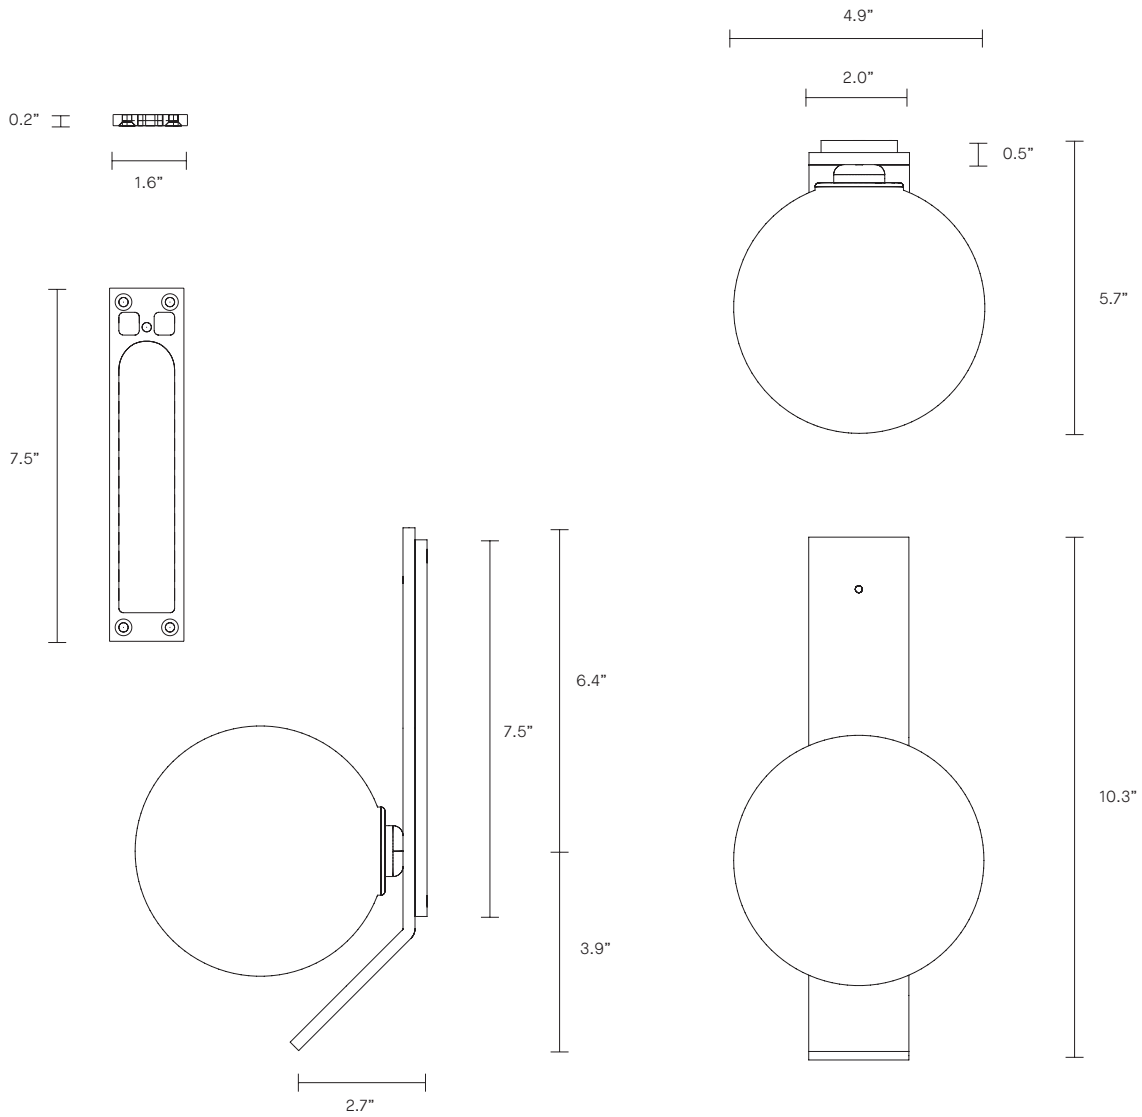

FIZI BALL COLLECTION
WALL SCONCE WITH KICK

UL SPECIFICATION SHEET
NORTH AMERICA

ARTICOLO

FIZI BALL COLLECTION

WALL SCONCE WITH KICK

UL SPECIFICATION SHEET

NORTH AMERICA

FI_WSK_S_L_18V3

Dimmable (Luxtron/Diva/CL)

INSTALLATION

Supplied with mounting plate to fit 4.0/3.5 Jbox

Escutcheons may be ordered to conceal Jbox openings where needed

WEIGHT

4lb

FITTING DESIGN

Kick (cover)
Round
Flat