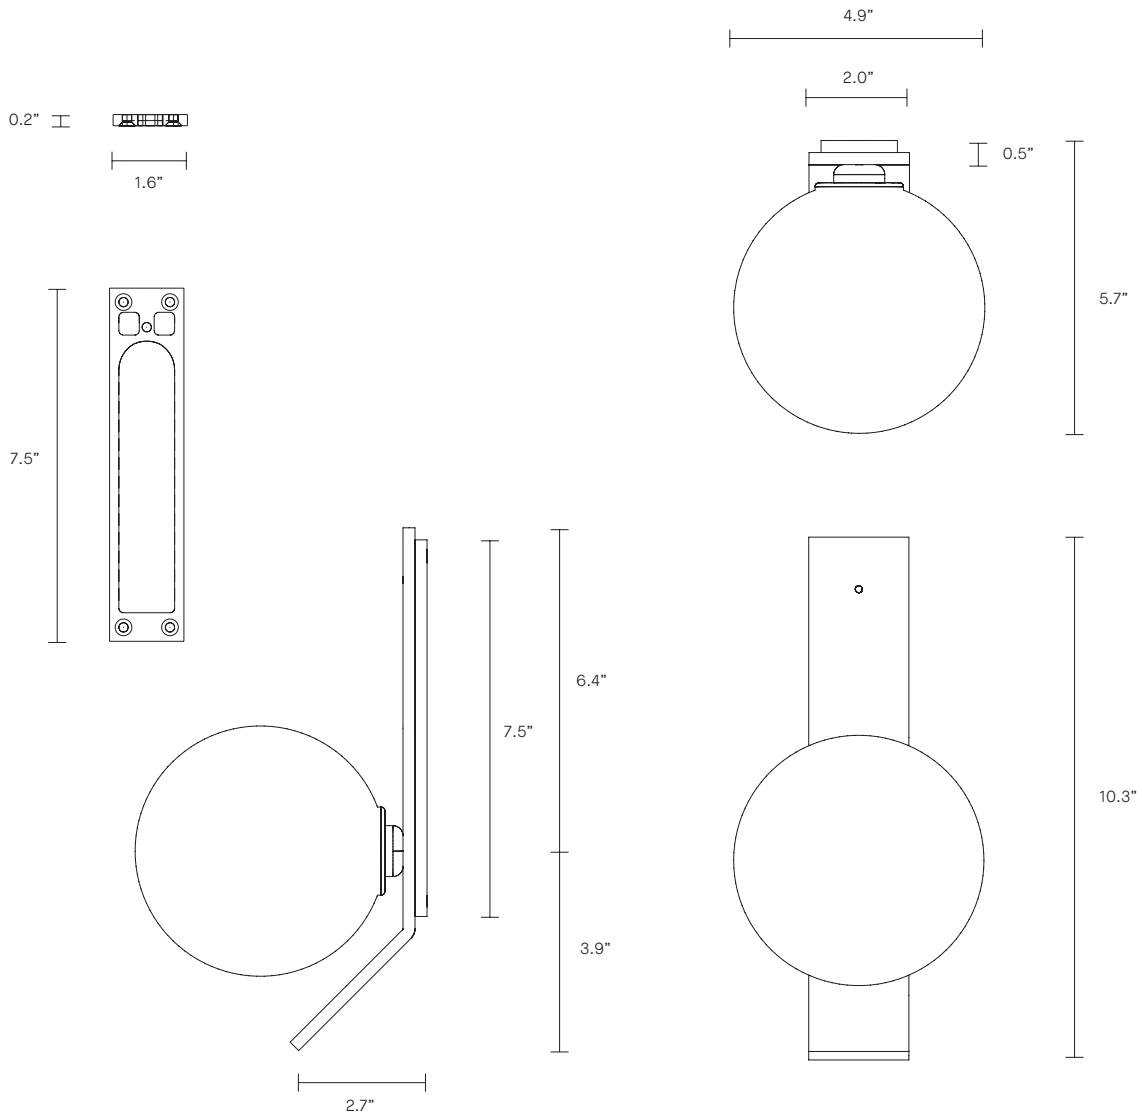

FIZI BALL COLLECTION

WALL SCONCE WITH KICK

UL SPECIFICATION SHEET

NORTH AMERICA

FI_WSK_S_L_18V3

ABOUT FIZI

Effervescent yet luxuriously artisanal, Fizi is a celebration of 'the art of light'. The Fizi ball seems to burst with tiny bubbles glinting below the surface.

When lit, Fizi throws superb patterns and movement onto the surrounding walls, reflecting the unique material identity of mouthblown glass.

Fizi balls are removable for easy cleaning.

Fizi available in wall sconce and pendant. Custom multi drops upon request.

LEAD TIME

8 - 10 weeks

LIGHT SOURCE

12V, G4 2W LED (2700k)
280 lumens

Supplied with external driver
(Hatch RS12-15M-LED
2.25x1.25x0.75)

Dimmable (Luxtron/Diva/CL)

INSTALLATION

Supplied with mounting plate to fit 4.0/3.5 Jbox

Escutcheons may be ordered to conceal Jbox openings where needed

WEIGHT

4lb

FITTING DESIGN

Kick (cover)
Round
Flat

FITTING FINISH

Articolo Black
Matte White
Brass
Mid Bronze
Satin Nickel (cover)
Copper