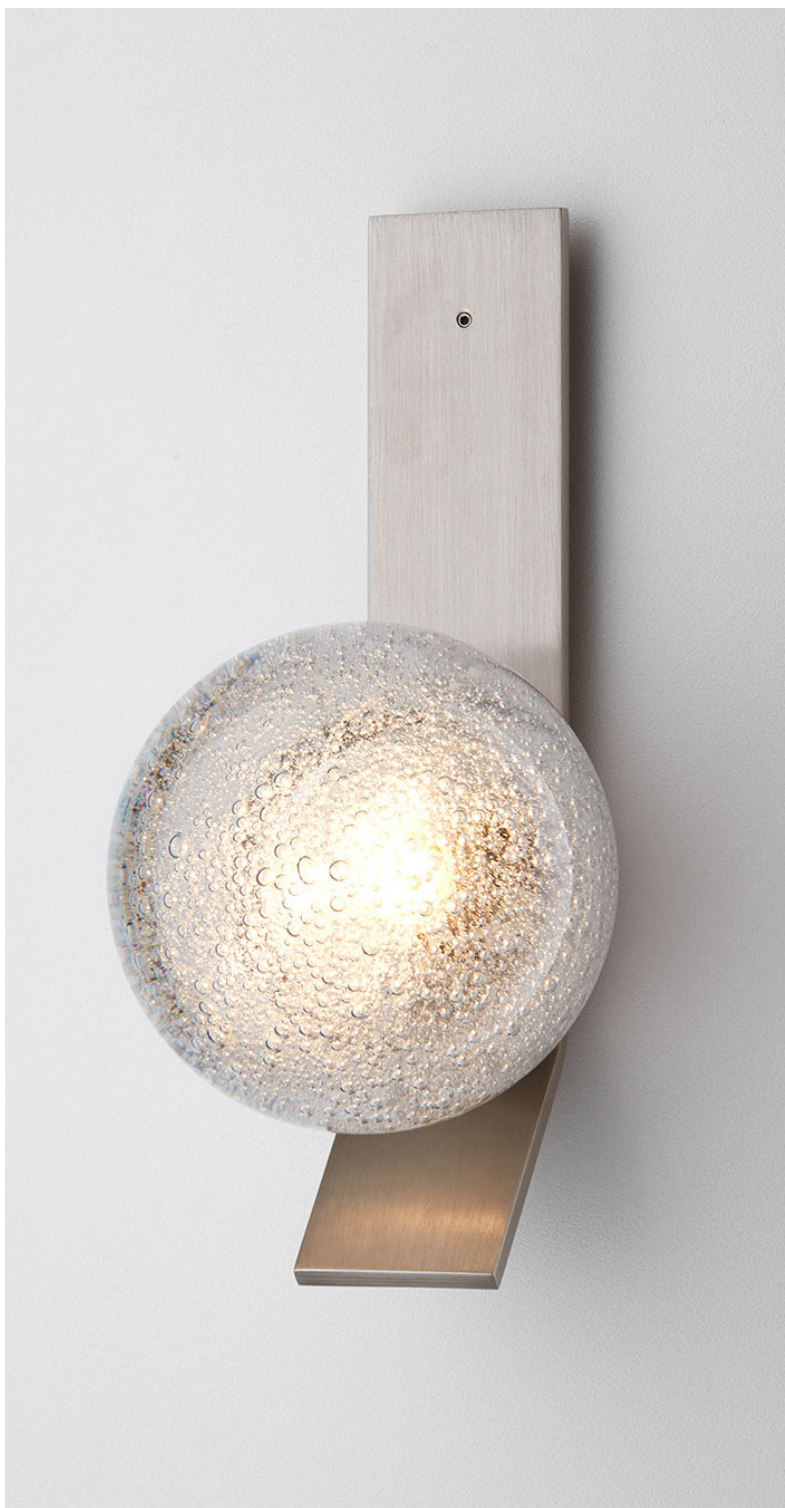

FIZI BALL COLLECTION  
WALL SCONCE WITH KICK

UL SPECIFICATION SHEET  
NORTH AMERICA

ARTICOLO

# FIZI BALL COLLECTION

WALL SCONCE WITH KICK

UL SPECIFICATION SHEET

NORTH AMERICA

FI\_WSK\_S\_L\_18V3

## ABOUT FIZI

Effervescent yet luxuriously artisanal, Fizi is a celebration of 'the art of light'. The Fizi ball seems to burst with tiny bubbles glinting below the surface.

When lit, Fizi throws superb patterns and movement onto the surrounding walls, reflecting the unique material identity of mouthblown glass.

Fizi balls are removable for easy cleaning.

Fizi available in wall sconce and pendant. Custom multi drops upon request.