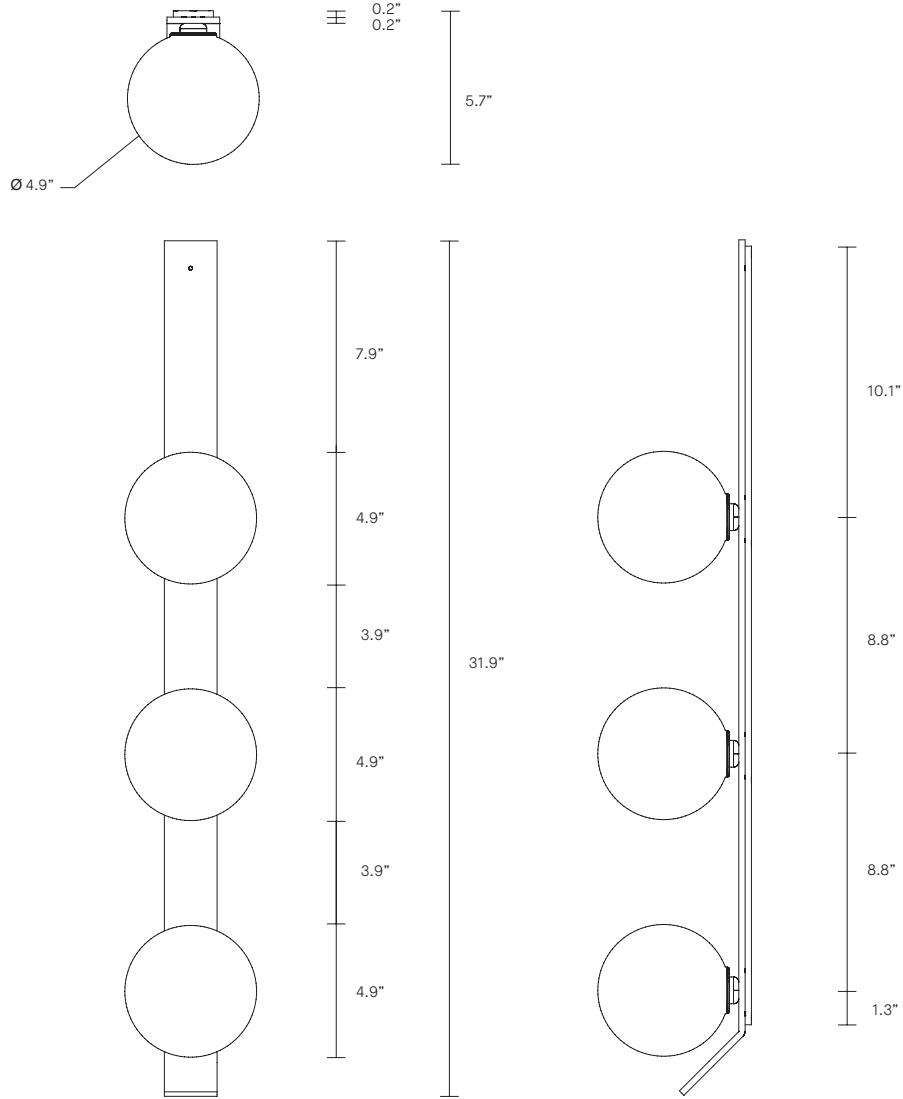

FIZI BALL COLLECTION

TRIPLE BALL WALL SCONCE WITH KICK

UL SPECIFICATION SHEET

NORTH AMERICA

FL_TWSK_S_L_18V3

ABOUT FIZI

Effervescent yet luxuriously artisanal, Fizi is a celebration of 'the art of light'. The Fizi ball seems to burst with tiny bubbles glinting below the surface.

When lit, Fizi throws superb patterns and movement onto the surrounding walls, reflecting the unique material identity of mouthblown glass.

Fizi balls are removable for easy cleaning.

Fizi available in wall sconce and pendant. Custom multi drops upon request.

LEAD TIME

8 - 10 weeks

LIGHT SOURCE

3 x 12V, G4 2W LED (2700k)
280 lumens

Supplied with external driver
(Hatch RS12-15M-LED
2.25x1.25x0.75)

Dimmable (Luxtron/Diva/CL)

INSTALLATION

Supplied with mounting plate to fit 4.0/3.5 Jbox

Escutcheons may be ordered to conceal Jbox openings where needed

WEIGHT

18lb

FITTING DESIGN

Kick (cover)
Round
Flat

FITTING FINISH

Articolo Black (cover)
Matte White
Brass
Mid Bronze