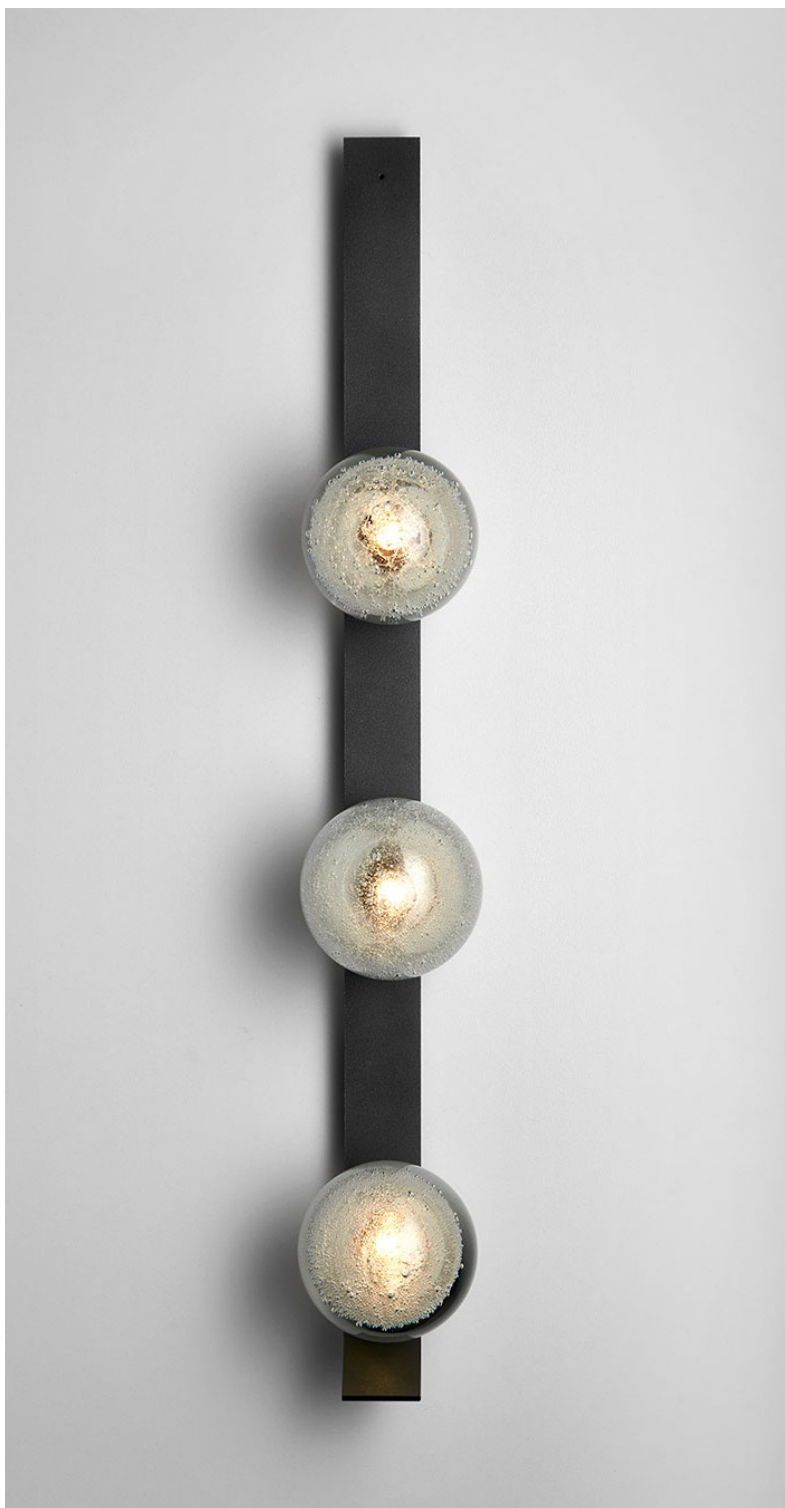

FIZI BALL COLLECTION  
TRIPLE BALL WALL SCONCE WITH KICK

UL SPECIFICATION SHEET  
NORTH AMERICA

ARTICOLO

# FIZI BALL COLLECTION

TRIPLE BALL WALL SCONCE WITH KICK

UL SPECIFICATION SHEET

NORTH AMERICA

FL\_TWSK\_S\_L\_18V3

## ABOUT FIZI

Effervescent yet luxuriously artisanal, Fizi is a celebration of 'the art of light'. The Fizi ball seems to burst with tiny bubbles glinting below the surface.

When lit, Fizi throws superb patterns and movement onto the surrounding walls, reflecting the unique material identity of mouthblown glass.

Fizi balls are removable for easy cleaning.

Fizi available in wall sconce and pendant. Custom multi drops upon request.