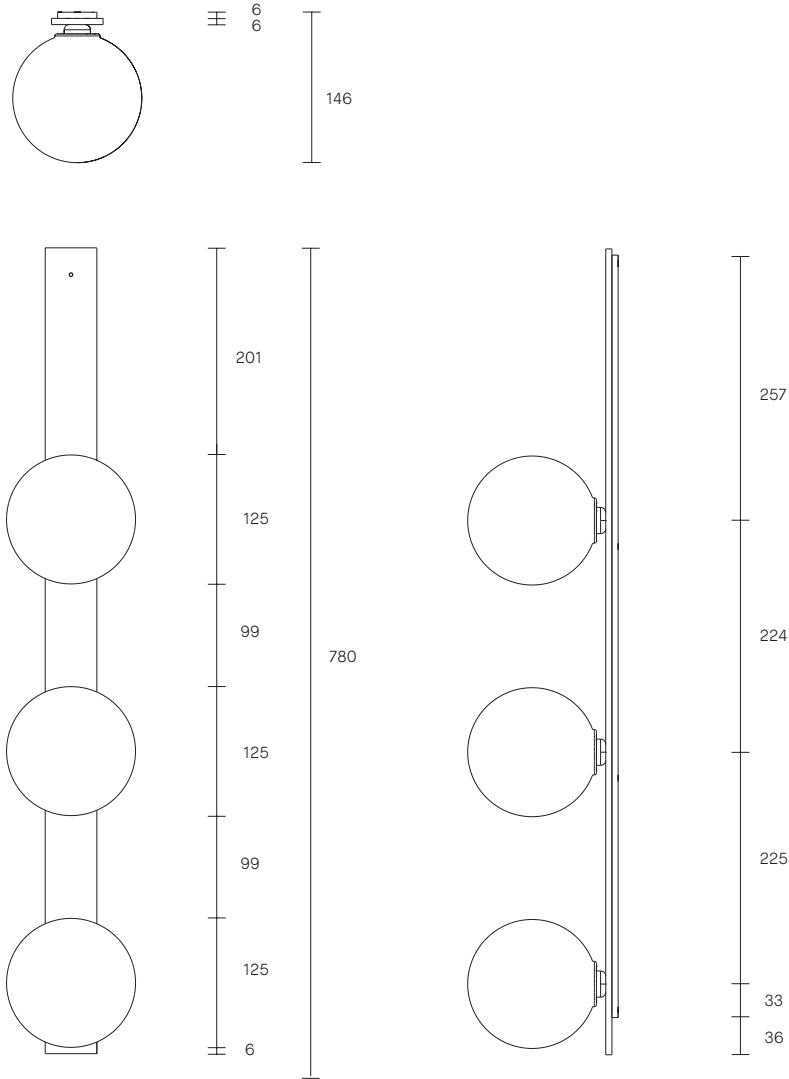

FIZI BALL COLLECTION

TRIPLE BALL WALL SCONCE WITH FLAT

SPECIFICATION SHEET

AUSTRALIA / INTERNATIONAL

FI_TWSF_S_AU_18V3

ABOUT FIZI

Effervescent yet luxuriously artisanal, Fizi is a celebration of 'the art of light'. The Fizi ball seems to burst with tiny bubbles glinting below the surface.

When lit, Fizi throws superb patterns and movement onto the surrounding walls, reflecting the unique material identity of mouthblown glass.

Fizi balls are removable for easy cleaning.

Fizi available in wall sconce, table lamp and pendant. Custom multi drops upon request.

LEAD TIME

6 -8 weeks

LIGHT SOURCE

3 x 12V, G4 2W LED bipin
2700K

INSTALLATION

Supplied with external driver

Requires driver/transformer
installation

Dimmable upon request

WEIGHT

8.5kg

FITTING DESIGN

Kick

Round

Flat (cover)

FITTING FINISH

Articolo Black

Matte White

Brass (cover)

Mid Bronze

Satin Nickel

Copper