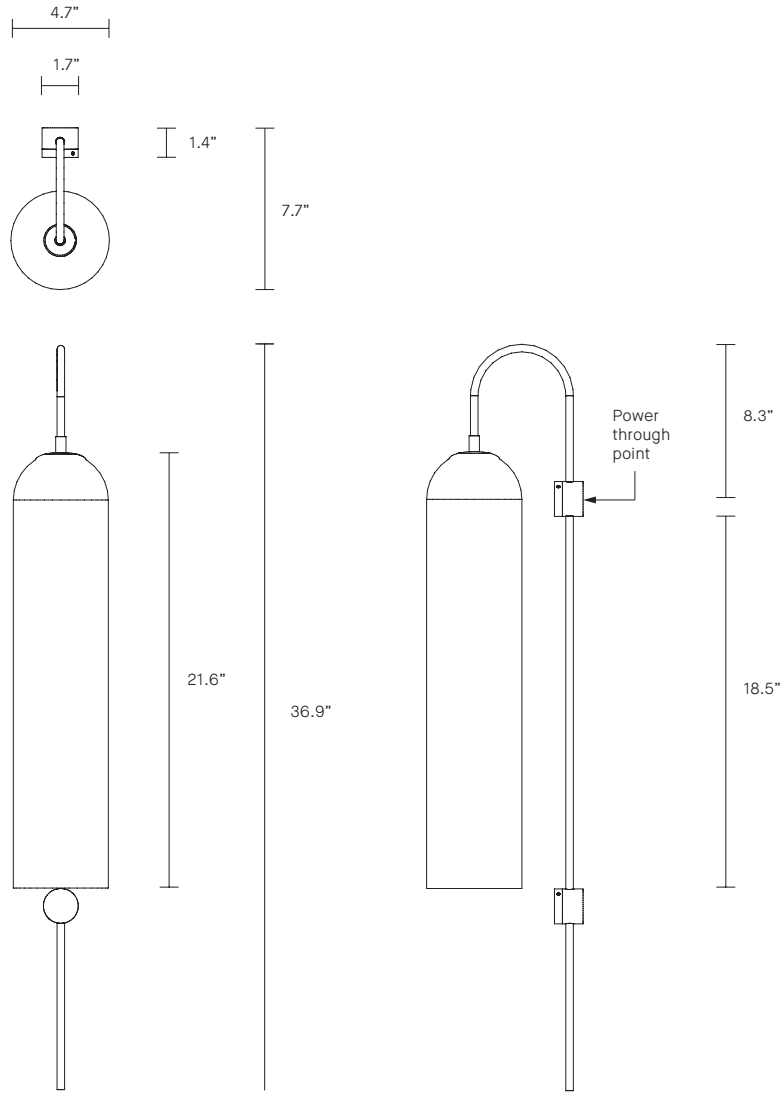

FLOAT COLLECTION
GLIDE WALL SCONCE

UL SPECIFICATION SHEET
NORTH AMERICA

ARTICOLO

FLOAT COLLECTION

GLIDE WALL SCONCE

UL SPECIFICATION SHEET

NORTH AMERICA

FL_GWS_S_L_19V1

ABOUT FLOAT

Float is a collection of refined lighting informed by glamorous design cues of a bygone era and defined by its soaring cylindrical form.

The collection continues Articolò's exploration of the richly storied nature of artisanship. Each mouth-blown piece is tirelessly perfected and uniquely individual. Born as an acclaimed Wall Sconce, today Float is also available as a Pendant and Table Lamp in multiple iterations

LEAD TIME

8 - 10 weeks

LIGHT SOURCE

E26 60W
LED 2700K Warm White
815 lumens

Dimmable

INSTALLATION

Supplied with mounting plate to fit 4.0/3.5 Jbox

Escutcheons may be ordered to conceal Jbox openings where needed

WEIGHT

10lb

FITTING FINISHES

Brass (cover)
Mid Bronze

SHADE COMBINATIONS

Snow
Drunken Emerald (cover)
Smoke
Grey
Clear