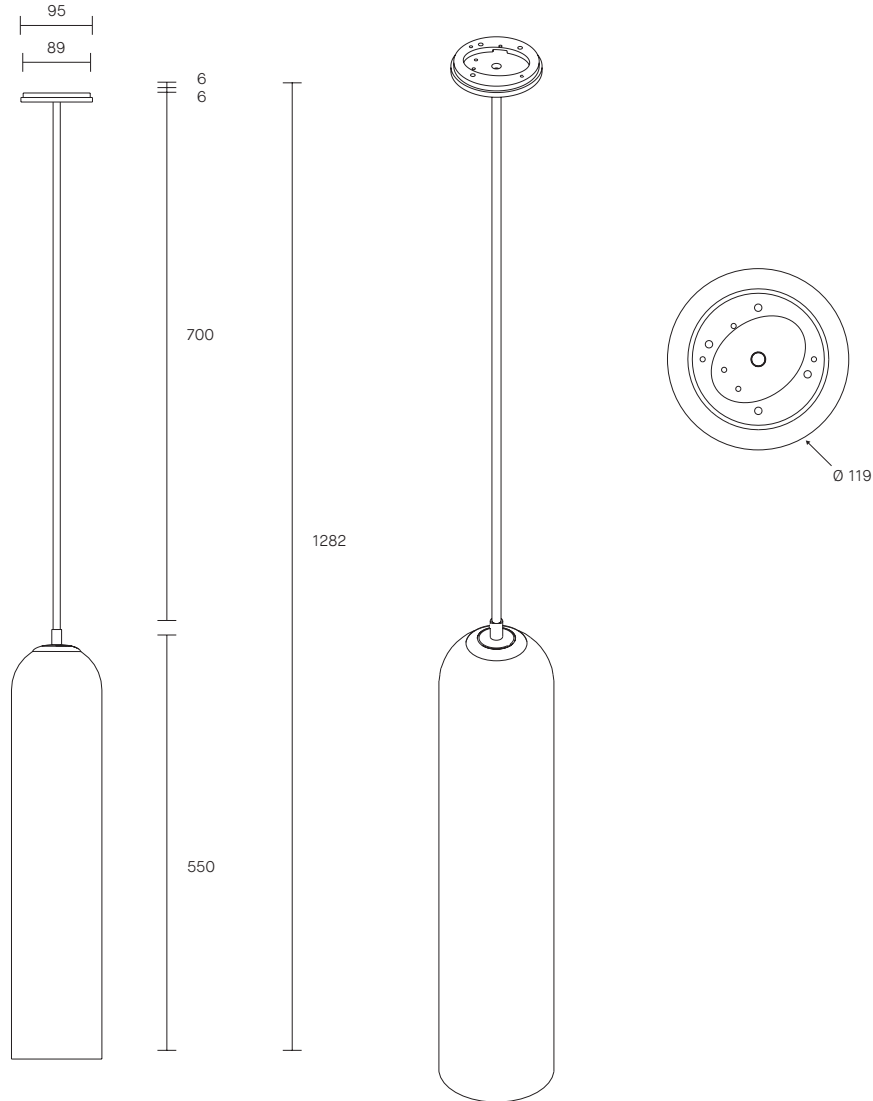

FLOAT COLLECTION
PENDANT

SPECIFICATION SHEET
AUSTRALIA / INTERNATIONAL

ARTICOLO

FLOAT COLLECTION

PENDANT

SPECIFICATION SHEET

AUSTRALIA / INTERNATIONAL

FL_P_S_AU_19V2

ABOUT FLOAT

Float is a collection of refined lighting informed by glamorous design cues of a bygone era and defined by its soaring cylindrical form.

The collection continues Articolò's exploration of the richly storied nature of artisanship. Each mouth-blown piece is tirelessly perfected and uniquely individual. Born as an acclaimed Wall Sconce, today Float is also available as a Pendant and Table Lamp in multiple iterations.

LEAD TIME

6 - 8 weeks

LIGHT SOURCE

240V 5W GU10 LED
3000K warm white
410 lumens
Dimmable
Globe included

CUSTOMISATION

Variations to rod length can be specified at time of order placement

WEIGHT

5kg

FITTING FINISHES

Brass (shown)
Mid Bronze
Articolo Black
Matte White
Electroplate Black
Satin Nickel

SHADE COLOURS

Snow (shown)
Drunken Emerald
Smoke
Grey
Clear

CERTIFICATION

CE/AU

WARRANTY

3 years