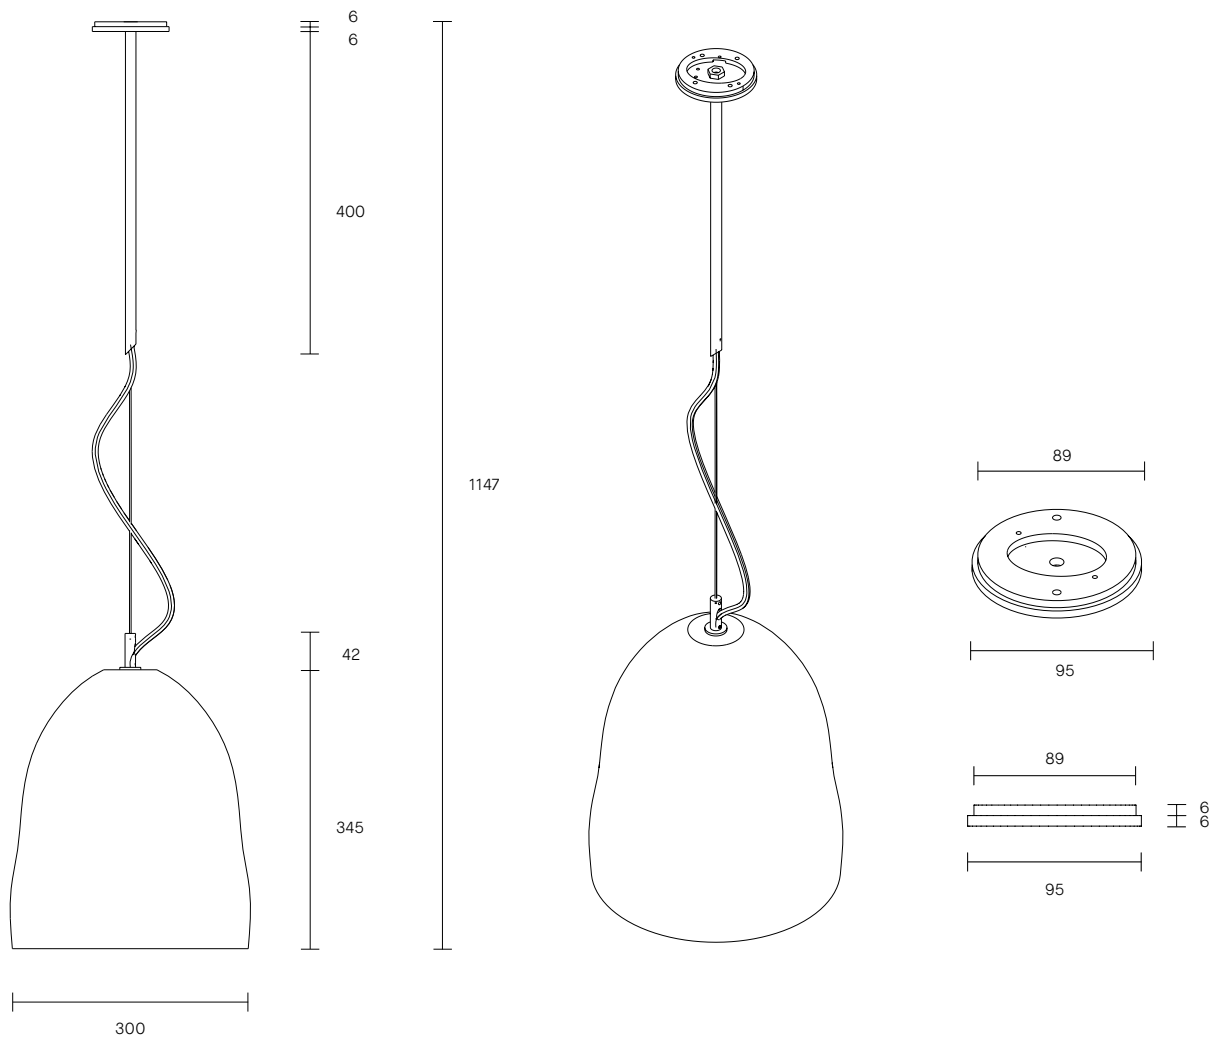

AUSTRALIA / INTERNATIONAL

IC_P_S_AU_19V1

ABOUT ICI

Inspired by Danish design, the ICI collection celebrates the artisanal beauty and fluid materiality of mouthblown glass.

Characterised by its organic bell-shaped form, each ICI piece is truly unique with the second application of molten glass adding individual nuances to each edition.

ICI's form comes alive when lit, casting delicate watery shadow effects on the surrounding walls.

ICI is available as a wall sconce and pendant. In both glass or porcelain shades.

LEAD TIME

6-8 weeks

LIGHT SOURCE

240V, E14, 95mm 60W
Convertible

Dimmable

WEIGHT

4.5kg

FITTING FINISHES

Matte White
Articolo Black (cover)
Brass
Satin Nickel
Mid Bronze

FLEX CORD COLOURS

Black (cover)
White
Natural Linen
Mid Grey
Black and White