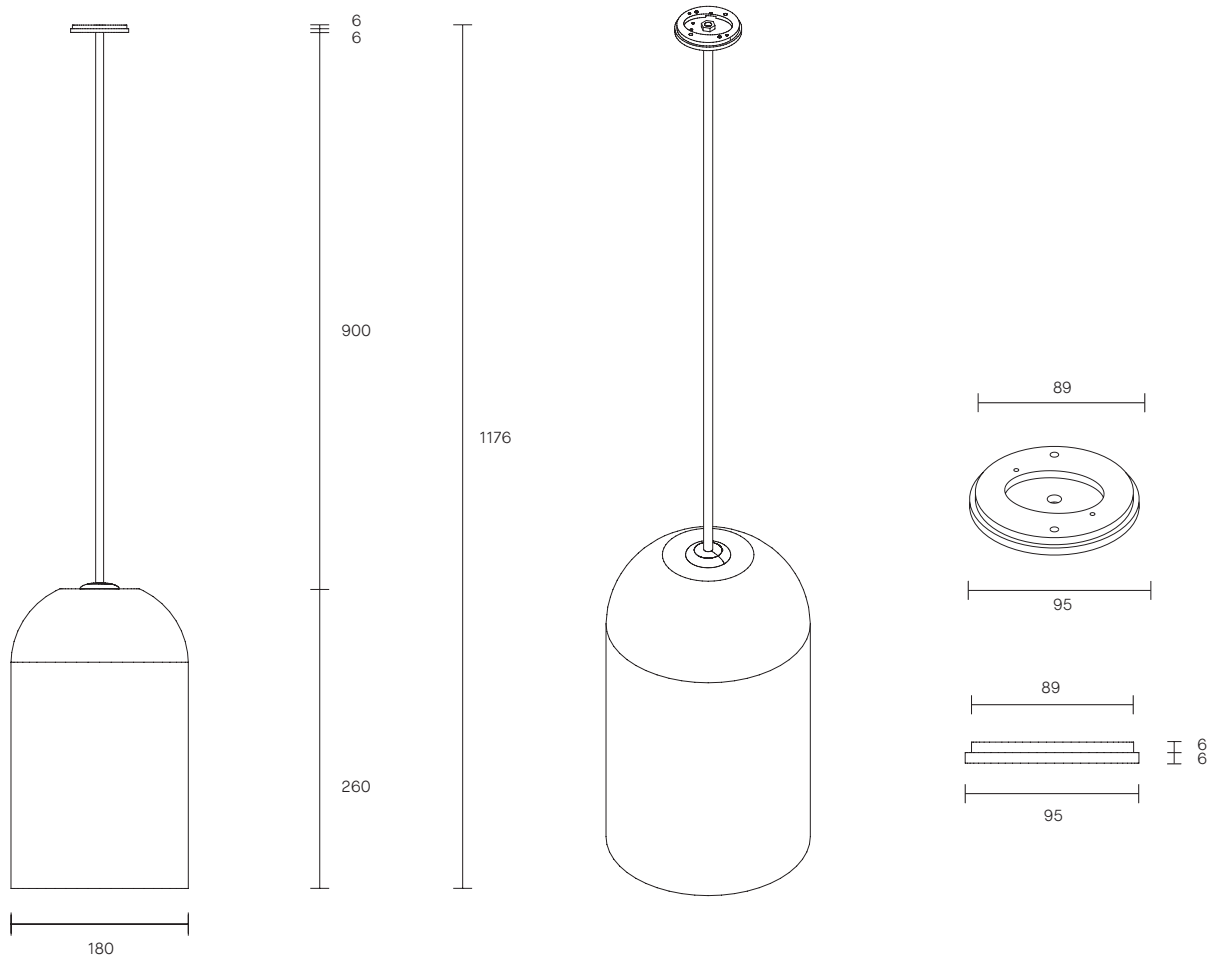

INDI COLLECTION

LARGE PENDANT

SPECIFICATION SHEET

AUSTRALIA / INTERNATIONAL

IN_LP_S_AU_18V3

ABOUT INDI

A relaxed yet striking design, the handcrafted Indi collection embodies the beauty of black with pared back simplicity

Honest materials unite with detailed craftsmanship, each Indi shade is individually woven by skilled artisan hands.

Indi shade is removable for easy cleaning.

Indi available in wall sconce, pendant, table lamp, floor lamp.

LEAD TIME

6 - 8 weeks

LIGHT SOURCE

240V, E14 small fancy round (35W)

Dimmable

WEIGHT

10 kg

FITTING FINISH

Articolo Black (cover)

Matte White

Brass

Mid Bronze

Satin Nickel

SHADE COMBINATIONS

Black and natural weave on clear glass shade

Black weave on clear glass shade (cover)

Black weave on smoke glass shade

Black weave on smoke glass shade