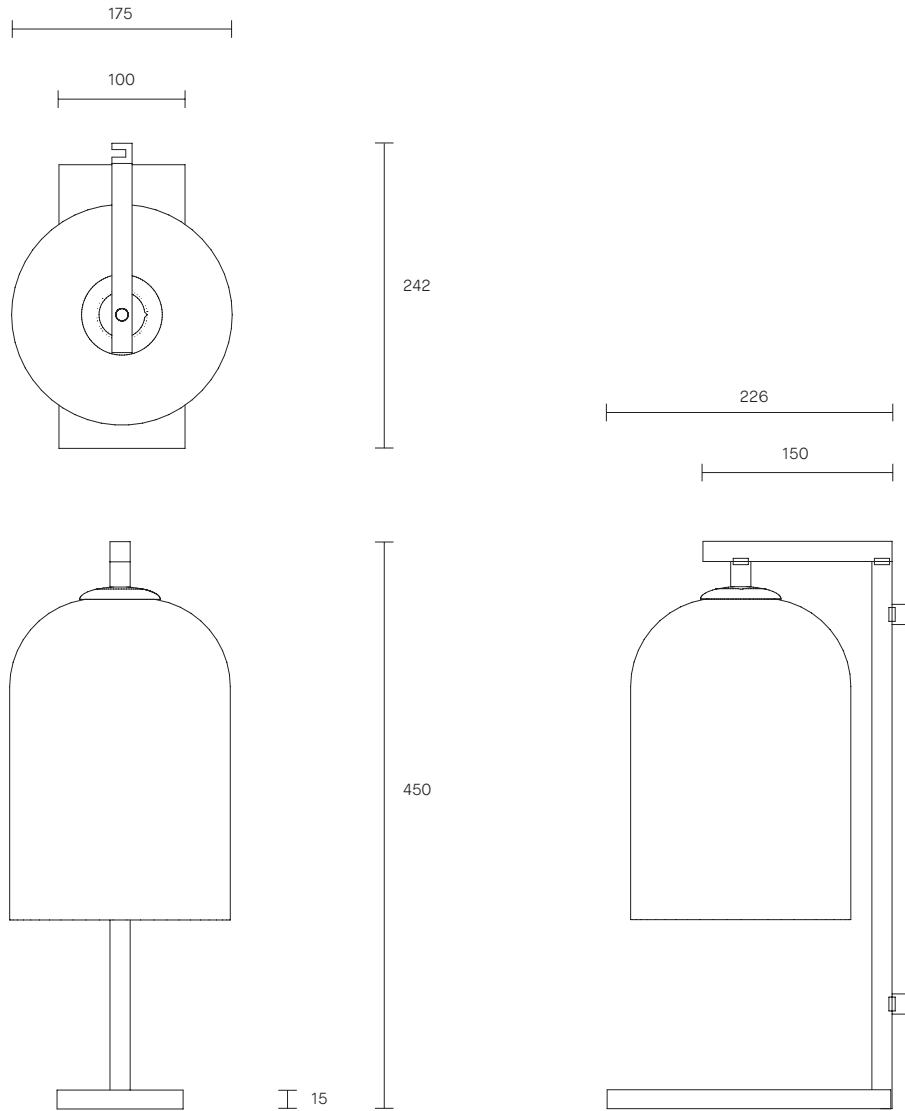

INDI COLLECTION

TABLE LAMP

SPECIFICATION SHEET

AUSTRALIA / INTERNATIONAL

IN_TL_S_AU_18V3

ABOUT INDI

A relaxed yet striking design, the handcrafted Indi collection embodies the beauty of black with pared back simplicity

Honest materials unite with detailed craftsmanship, each Indi shade is individually woven by skilled artisan hands.

Indi shade is removable for easy cleaning.

Indi available in wall sconce, pendant, table lamp, floor lamp.

LEAD TIME

6 - 8 weeks

LIGHT SOURCE

240V, E14 small fancy round (35W)

Dimmable

WEIGHT

6 kg

FITTING FINISH

Articolo Black (cover)

Matte White

Brass

Mid Bronze

Satin Nickel

FLEX CORD COLOURS

Black (cover)

White

Natural Linen

Mid Grey

Black and White

SHADE COMBINATIONS

Black and natural weave on clear shade (cover)

Black weave on clear glass shade

Black weave on smoke glass shade