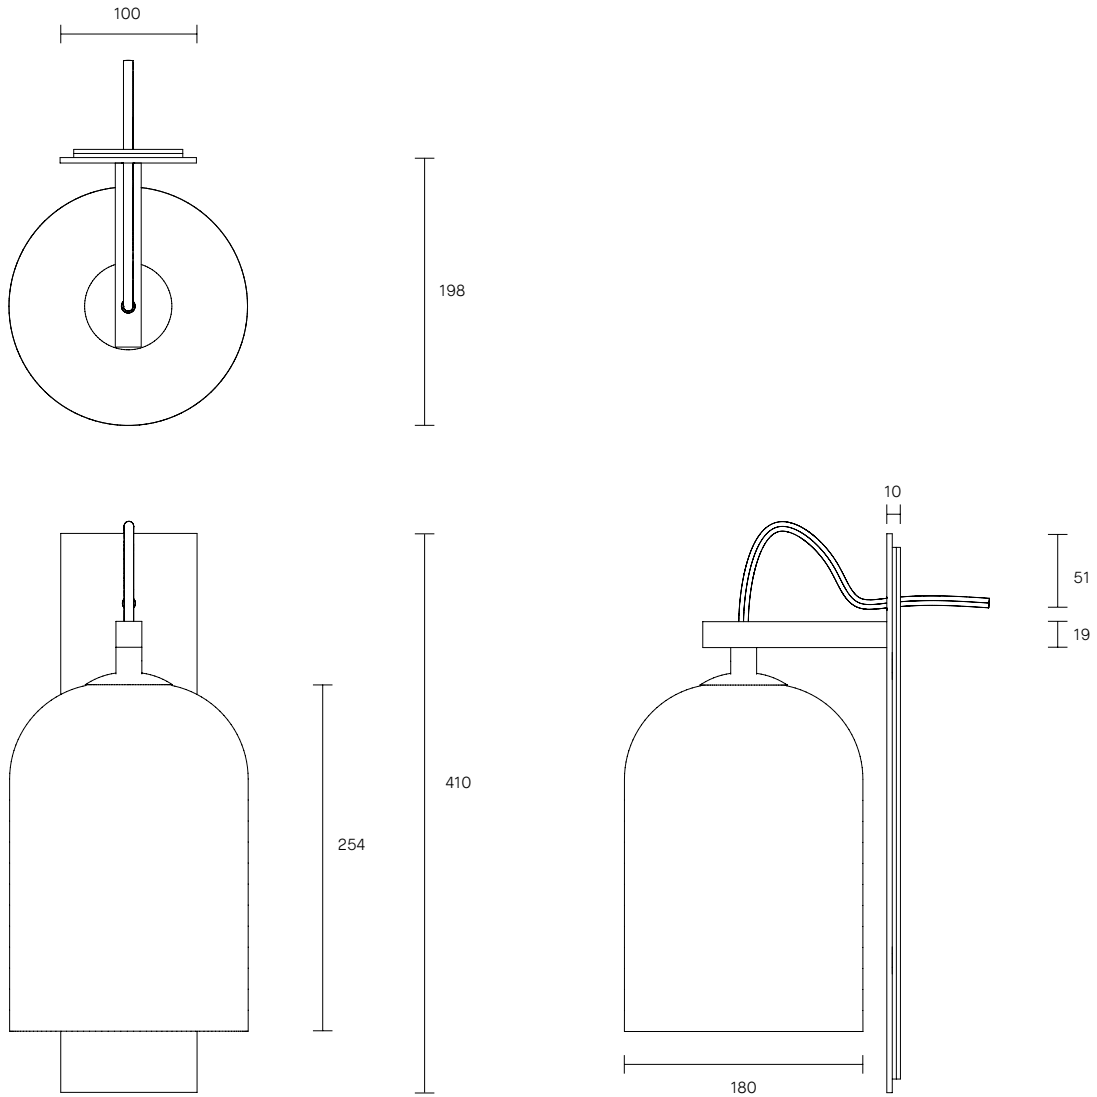

INDI COLLECTION

WALL SCONCE

SPECIFICATION SHEET

AUSTRALIA / INTERNATIONAL

IN_LWS_S_AU_18V3

ABOUT INDI

A relaxed yet striking design, the handcrafted Indi collection embodies the beauty of black with pared back simplicity

Honest materials unite with detailed craftsmanship, each Indi shade is individually woven by skilled artisan hands.

Indi shade is removable for easy cleaning.

Indi available in wall sconce, pendant, table lamp, floor lamp.

LEAD TIME

6 - 8 weeks

LIGHT SOURCE

240V, E14 small fancy round (35W)

Dimmable

WEIGHT

4.5 kg

FITTING FINISH

Articolo Black (cover)

Matte White

Brass Arm Detail

FLEX CORD COLOURS

Black (cover)

White

Natural Linen

Mid Grey

Black and White

SHADE COMBINATIONS

Black and natural weave on clear glass shade (cover)

Black weave on clear glass shade

Black weave on smoke glass shade