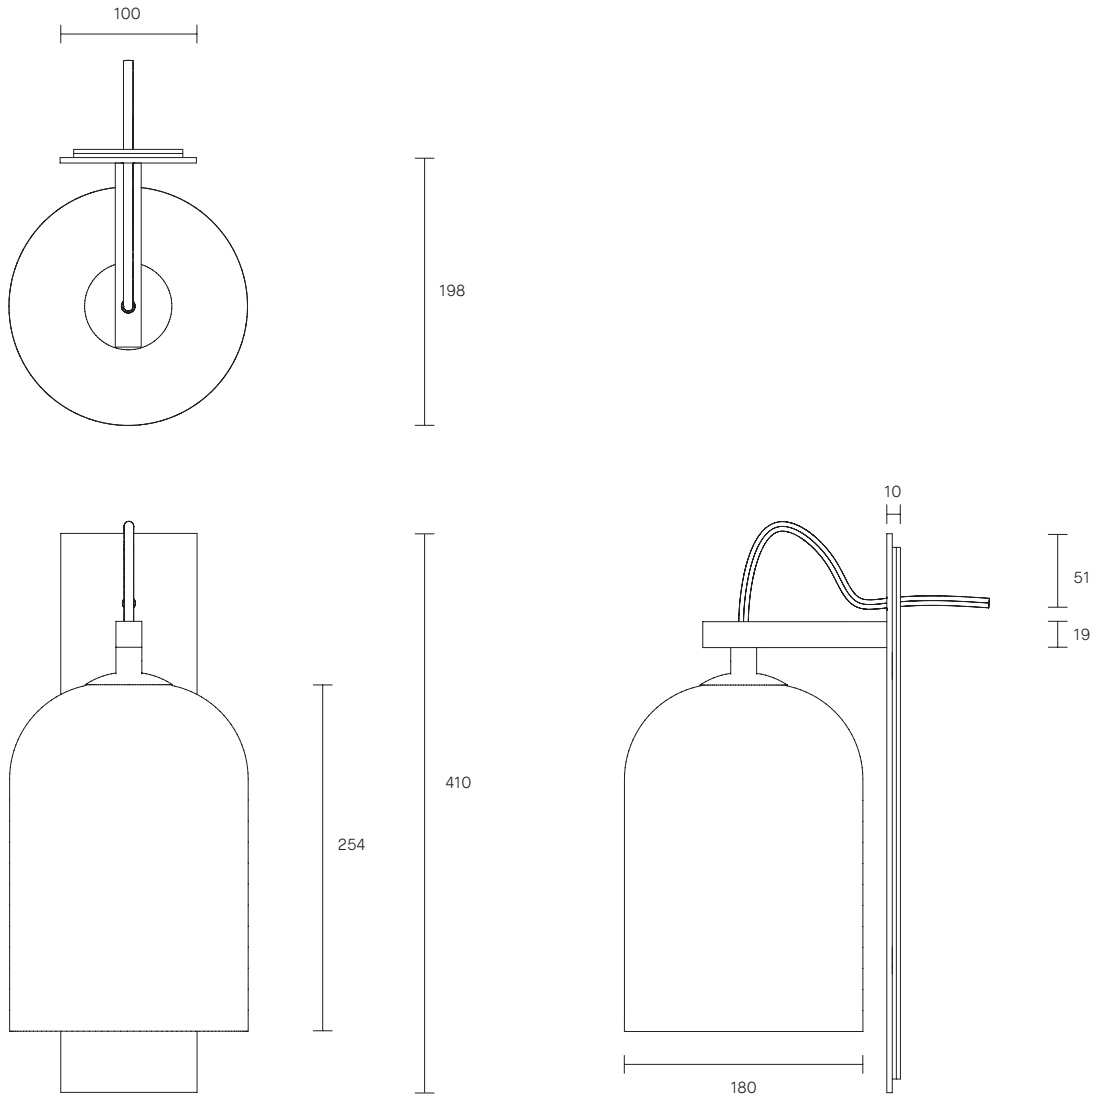

INDI COLLECTION

SMALL WALL SCONCE

SPECIFICATION SHEET

AUSTRALIA / INTERNATIONAL

IN_SWS_S_AU_18V3

ABOUT INDI

A relaxed yet striking design, the handcrafted Indi collection embodies the beauty of black with pared back simplicity

Honest materials unite with detailed craftsmanship, each Indi shade is individually woven by skilled artisan hands.

Indi shade is removable for easy cleaning.

Indi available in wall sconce, pendant, table lamp, floor lamp.

LEAD TIME

6 - 8 weeks

LIGHT SOURCE

240V, E14 small fancy round (35W)

Dimmable

WEIGHT

3 kg

FITTING FINISH

Articolo Black (cover)

Matte White

Brass Arm Detail

FLEX CORD COLOURS

Black (cover)

White

Natural Linen

Mid Grey