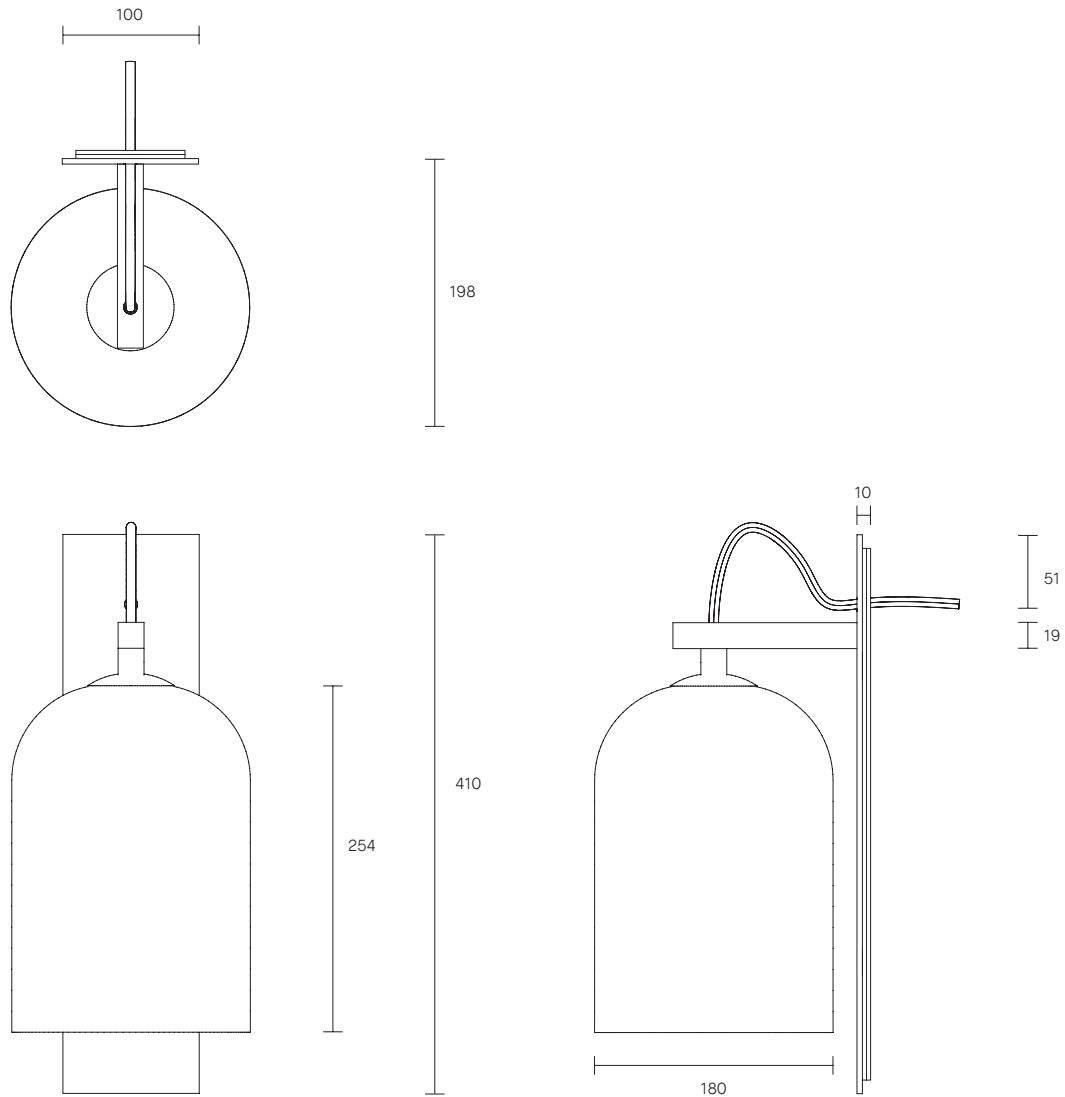

MONI COLLECTION

WALL SCONCE

SPECIFICATION SHEET

AUSTRALIA / INTERNATIONAL

MO_WS_S_AU_18V3

ABOUT MONI

Moni is an innovative yet astute collection, its monochromatic palette softened by a gentle, fluid form that is perfectly complemented in proportion and balance.

The black and white dipped coloured shades add further dynamic, pairing the weightlessness of artisanal mouthblown glass with an opaque quality.

Moni shade is removable for easy cleaning.

Moni available in table lamp, floor lamp, wall sconce and pendant.

LEAD TIME

6 - 8 weeks

LIGHT SOURCE

240V, E14 small fancy round (35W)

Dimmable

WEIGHT

4.5 kg

FITTING FINISH