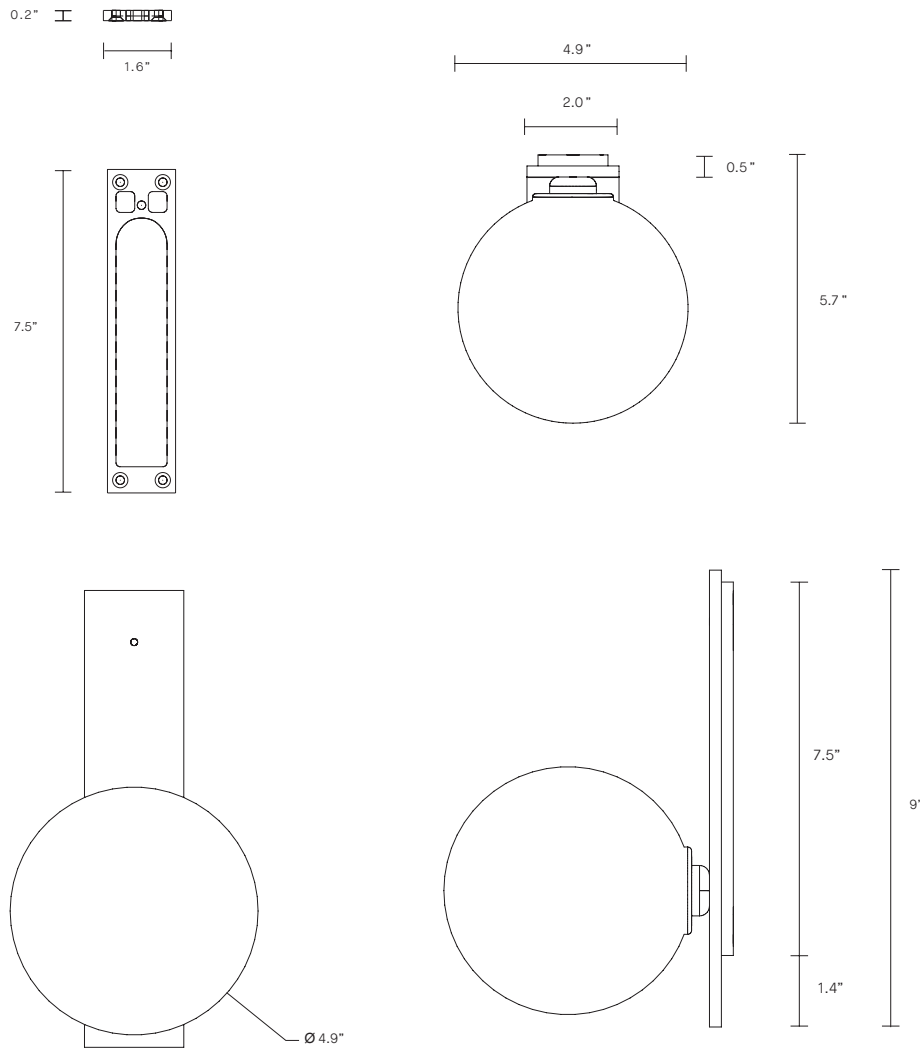

SCANDI COLLECTION
WALL SCONCE WITH FLAT

UL SPECIFICATION SHEET
NORTH AMERICA

ARTICOLO

SCANDI COLLECTION

WALL SCONCE WITH FLAT

UL SPECIFICATION SHEET

NORTH AMERICA

SC_WSF_S_L_18V3

WEIGHT

4lb

FITTING DESIGN

Flat (cover)

Kick

Round

FITTING FINISH

Brass (cover)