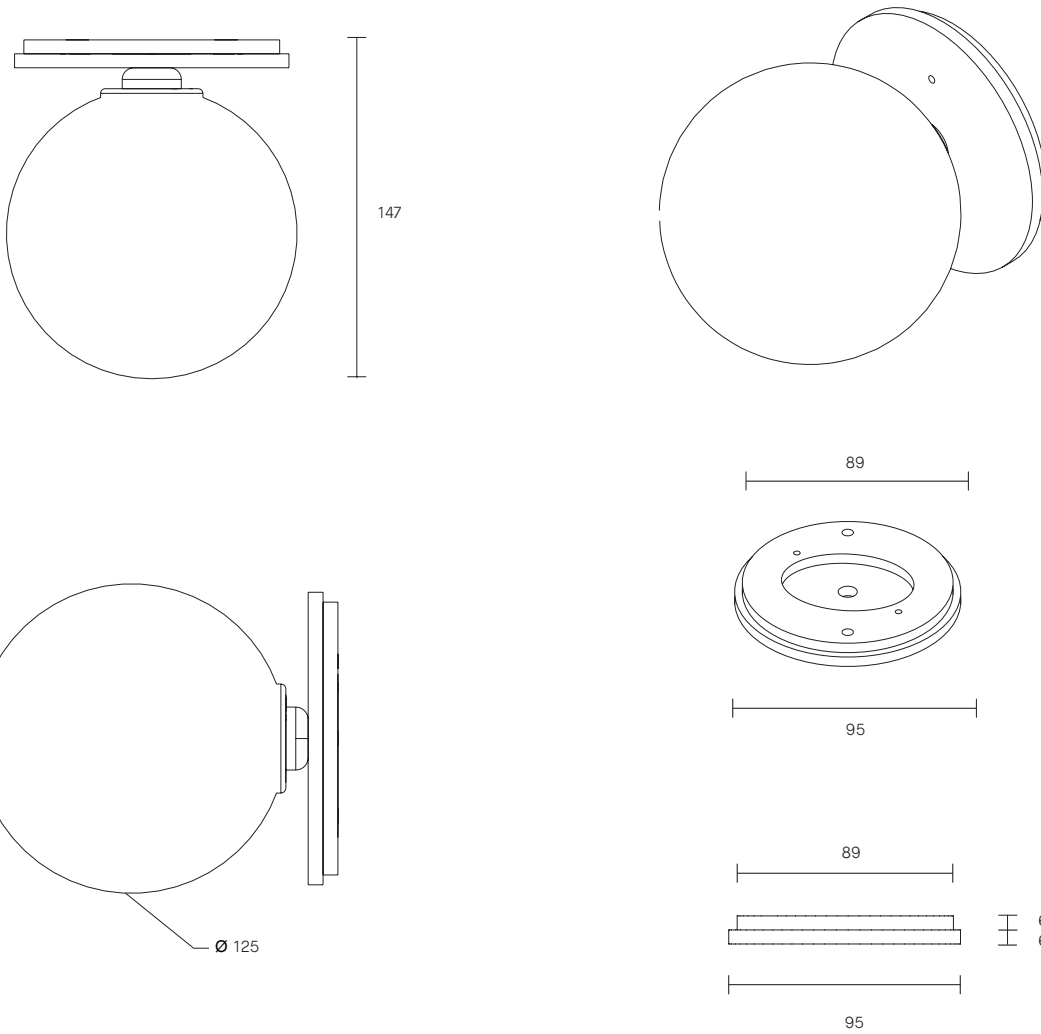

SCANDI COLLECTION

WALL SCONCE WITH ROUND

SPECIFICATION SHEET

AUSTRALIA / INTERNATIONAL

SC_WSR_S_AU_18V3

ABOUT SCANDI

Simplistic in its Scandinavian-inspired design with its spiralling pinpoint bubble detailing, Scandi Ball's glass orb evokes a sophisticated sensibility, enhanced by the handcrafted materiality.

The piece really comes alive when lit, casting bubble patterns onto walls that exude an ethereal beauty.

Scandi ball is removable for easy cleaning

LEAD TIME

6 - 8 weeks

LIGHT SOURCE

12V, G4 2W LED (2700k)
280 lumens

Requires driver / transformer installation

Supplied with external driver

Dimmable upon request

DIMENSIONS

Backplate
Width 50mm
Height 261mm

Shade
Diameter 125mm

WEIGHT

2kg

FITTING DESIGN

Round (cover)
Kick
Flat

FITTING FINISH

Matte White
Articolo Black
Brass (cover)
Mid Bronze
Satin Nickel
Copper

SHADE COMBINATIONS

Smoke
Clear (cover)