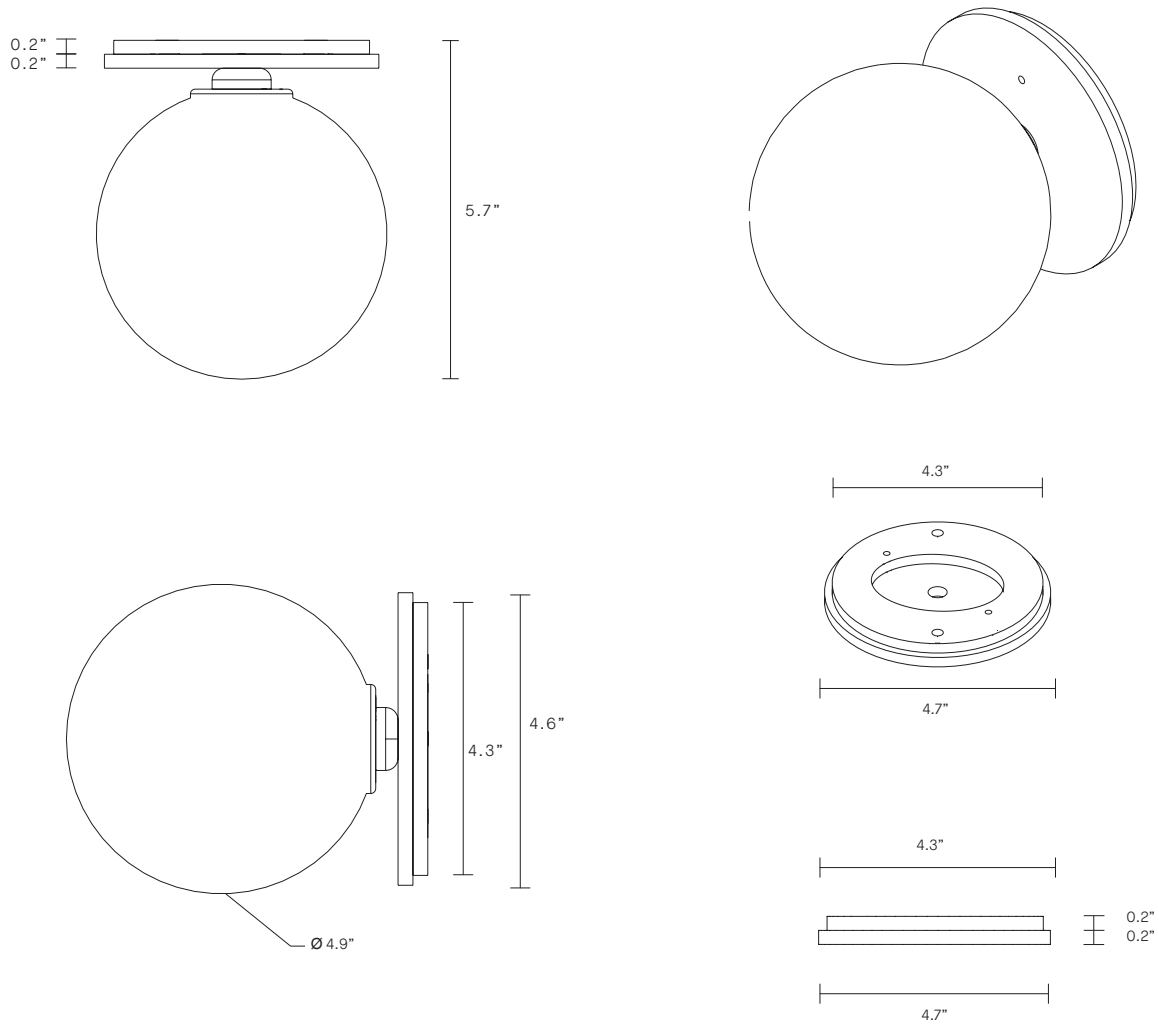

SCANDI COLLECTION

WALL SCONCE WITH ROUND

UL SPECIFICATION SHEET

NORTH AMERICA

SC_WSR_S_L_18V3

ABOUT SCANDI

Simplistic in its Scandinavian-inspired design with its spiralling pinpoint bubble detailing, Scandi Ball's glass orb evokes a sophisticated sensibility, enhanced by the handcrafted materiality.

The piece really comes alive when lit, casting bubble patterns onto walls that exude an ethereal beauty.

Scandi ball is removable for easy cleaning

LEAD TIME

8 - 10 weeks

LIGHT SOURCE

12V, G4 2W LED (2700k)
280 lumens

Supplied with external driver
(Hatch RS12-15M-LED
2.25x1.25x0.75)

Dimmable (Luxtron/Diva/CL)

INSTALLATION

Supplied with mounting plate to fit 4.0/3.5 Jbox

Escutcheons may be ordered to conceal Jbox openings where needed

WEIGHT

4lb

FITTING DESIGN

Round (cover)
Kick
Flat

FITTING FINISH

Brass (cover)
Articolo black
Matte white
Mid bronze