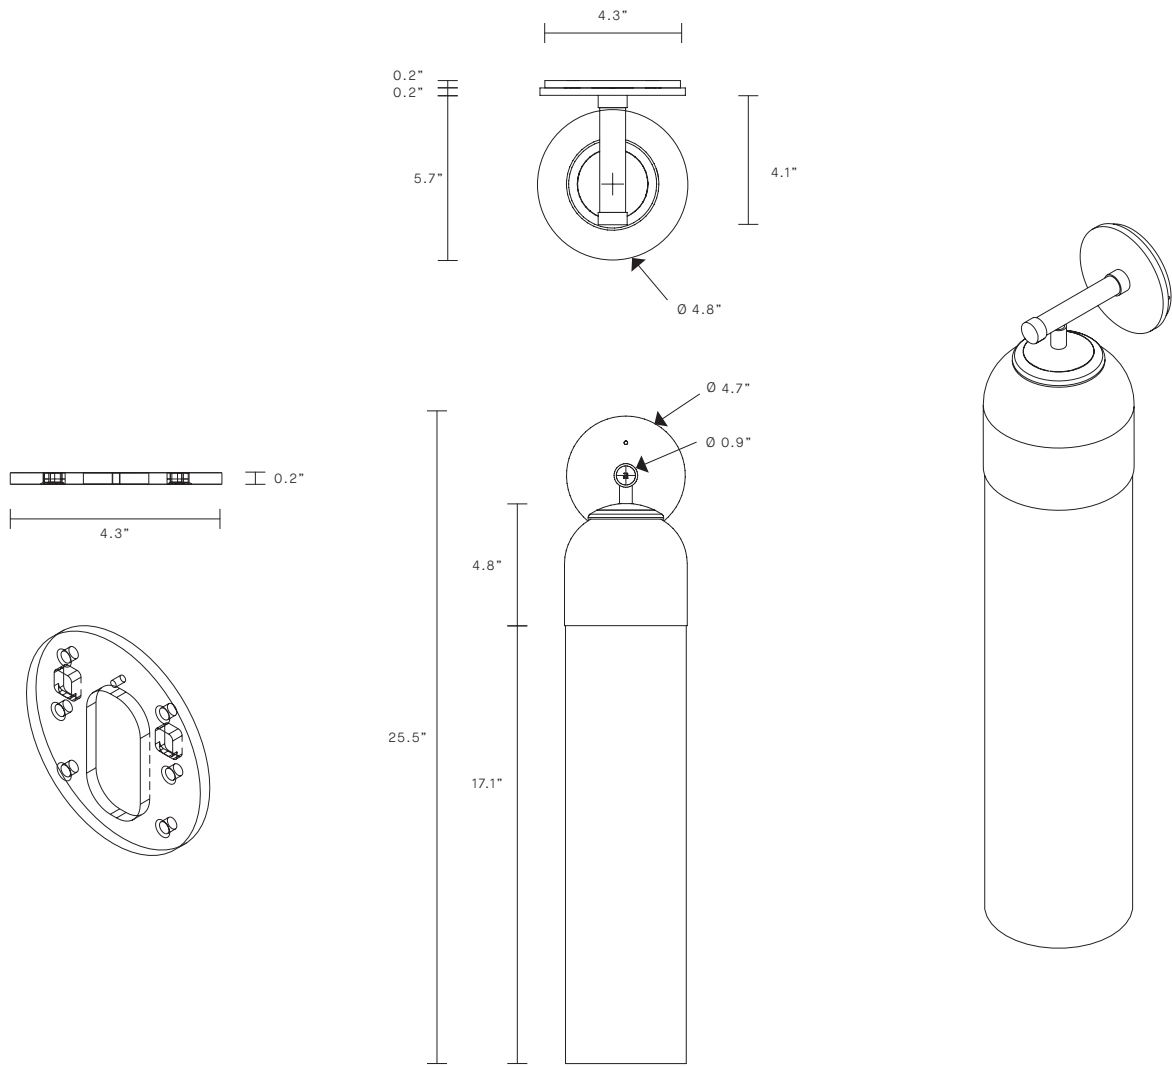

FLOAT COLLECTION
CAPPED WALL SCONCE

UL SPECIFICATION SHEET
NORTH AMERICA

ARTICOLO

FLOAT COLLECTION

CAPPED WALL SCONCE

UL SPECIFICATION SHEET

NORTH AMERICA

FL_CWS_S_L_18V3

ABOUT FLOAT

Float is a collection of refined lighting informed by glamorous design cues of a bygone era and defined by its soaring cylindrical form.

The collection continues Articolò's exploration of the richly storied nature of artisanship. Each mouth-blown piece is tirelessly perfected and uniquely individual. Born as an acclaimed Wall Sconce, today Float is also available as a Pendant and Table Lamp in multiple iterations

LEAD TIME

8 - 10 weeks

LIGHT SOURCE

110V E26 T9 long 4W
LED tube 2700K
450 lumens

Dimmable

INSTALLATION

Supplied with mounting plate to fit 4.0/3.5 Jbox

Escutcheons may be ordered to conceal Jbox openings where needed

WEIGHT

10lb

FITTING FINISHES

Brass (cover)
Mid Bronze
Articolo Black
Matte White
Satin Nickel

SHADE COMBINATIONS

Clear (cover)
Grey
Snow
Drunken emerald
Smoke