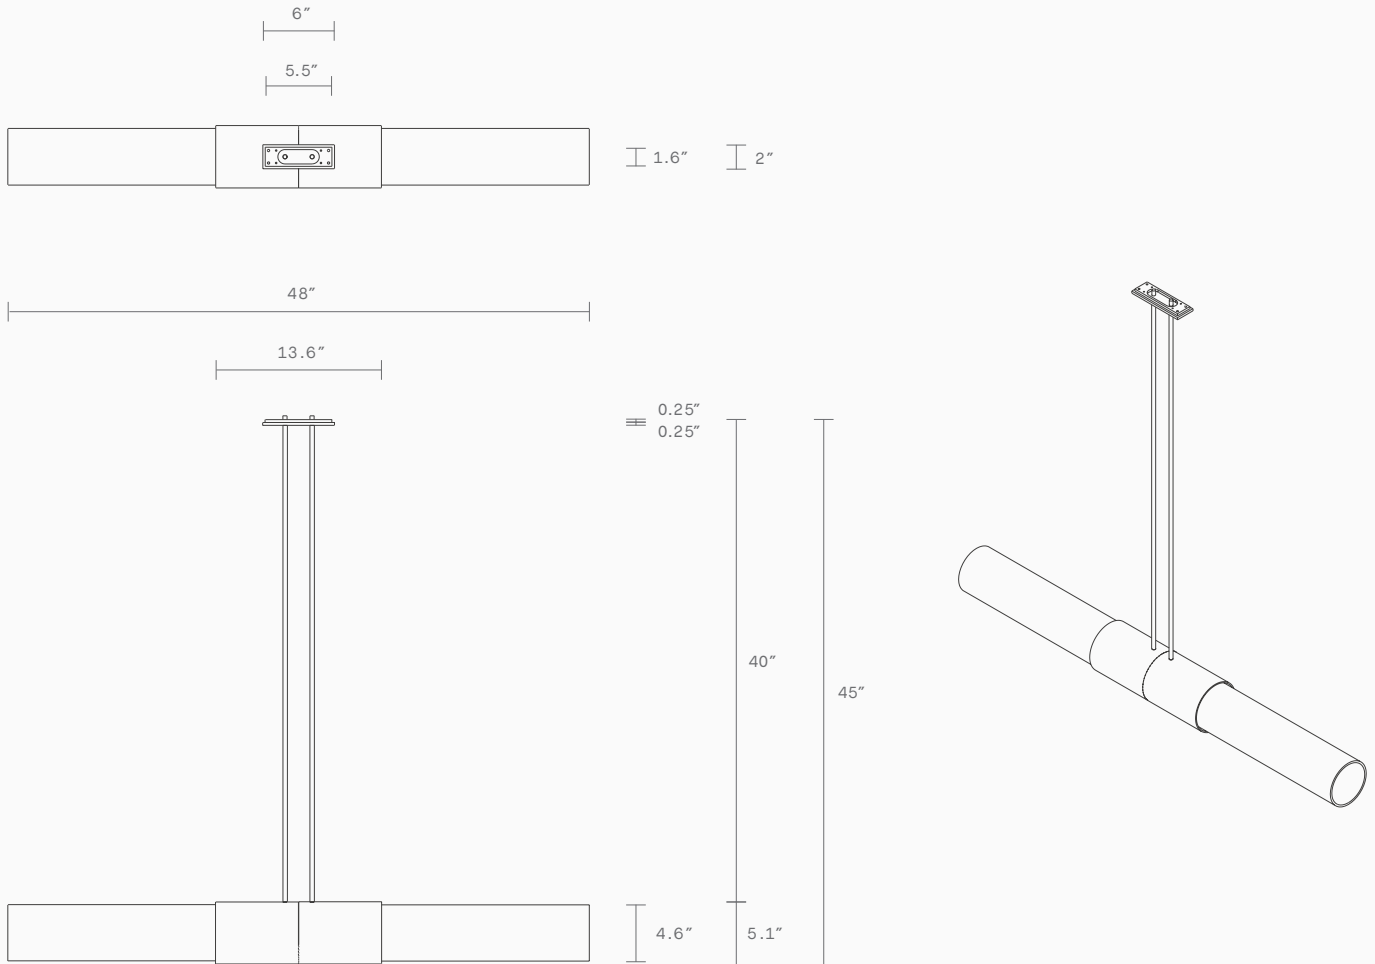

Float Collection
Glimpse Pendant

Float is a collection of refined lighting informed by glamorous design cues of a bygone era and defined by its soaring cylindrical form.

The collection continues Articolo's exploration of the richly storied nature of artisanship. Each mouth-blown piece is tirelessly perfected and uniquely individual. Born as an acclaimed Wall Sconce, today Float is also available as a Pendant and Table Lamp in multiple iterations.

Lead time
8 weeks

Light source
2 x 240 V E27 T30-300 5W
LED tubes
2200K dimmable
500 lumens

Weight
15kg

Dimensions
Variations to rod length
can be specified at time of
order placement

Fitting finishes
Brass
Mid bronze
Articolo black
Matte white
Satin nickel

Shade combinations
Snow
Clear
Grey
Drunken emerald
Smoke

Float Collection Glimpse Pendant

UL Specification Sheet United States

Float is a collection of refined lighting informed by glamorous design cues of a bygone era and defined by its soaring cylindrical form.

Lead time
8 weeks

Light source
2 x 110V E26 T9 Long 4W
LED tube
2700K dimmable
450 lumens

Weight
33lb

Dimensions
Variations to rod length
can be specified at time of
order placement

Installation
Supplied with mounting plate
to fit 4.0/3.5 Jbox