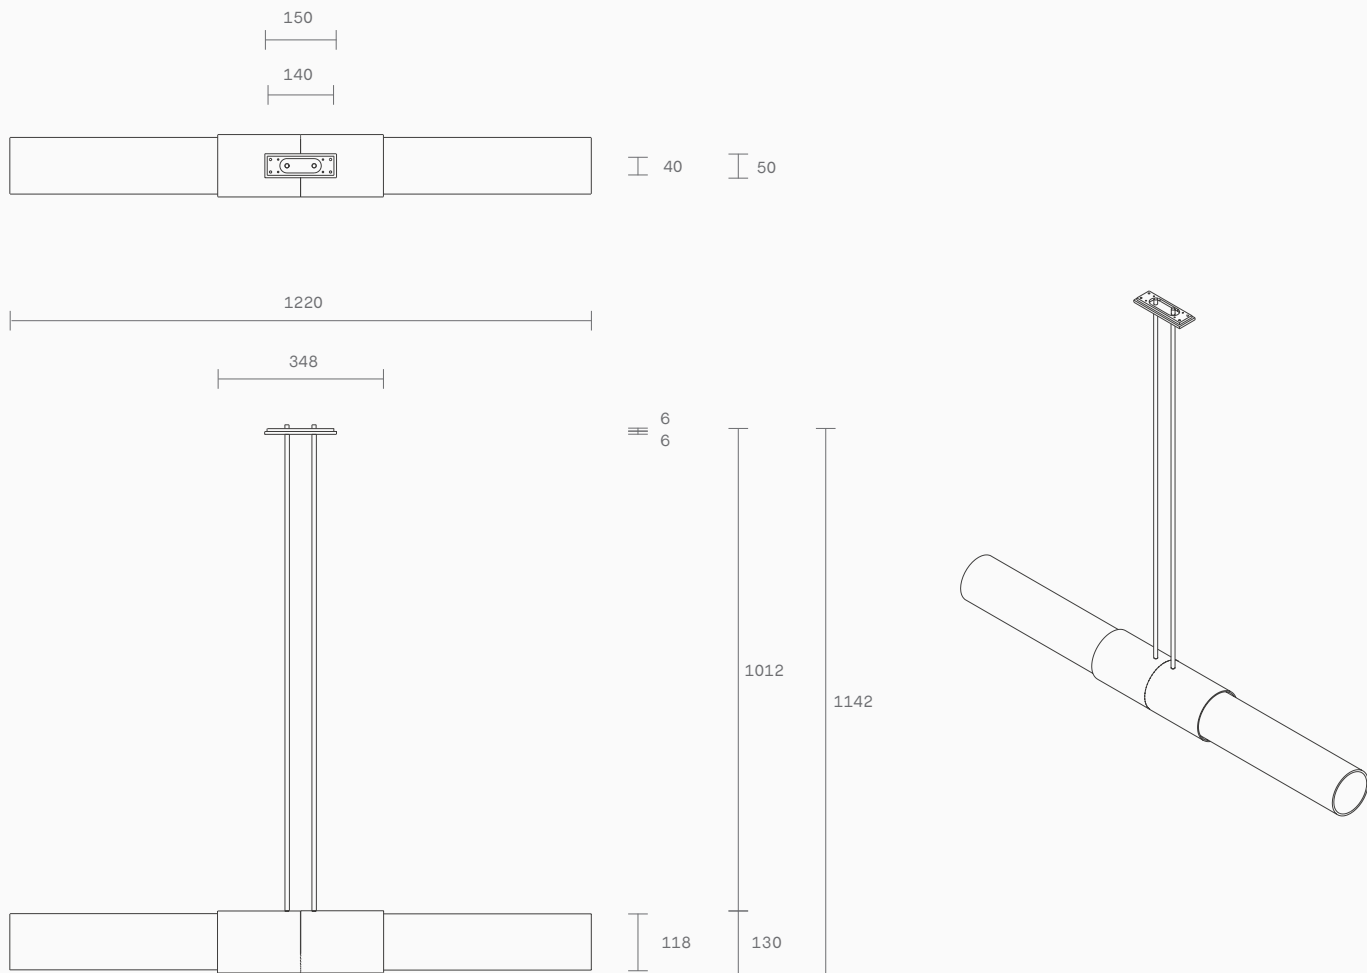

Float Collection
Glimpse Pendant

Float is a collection of refined lighting informed by glamorous design cues of a bygone era and defined by its soaring cylindrical form.

The collection continues Articolo's exploration of the richly storied nature of artisanship. Each mouth-blown piece is tirelessly perfected and uniquely individual. Born as an acclaimed Wall Sconce, today Float is also available as a Pendant and Table Lamp in multiple iterations.

Lead time
8 weeks

Light source
2 x 240 V E27 T30-300 5W
LED tubes
2200K dimmable
500 lumens

Weight
15kg

Dimensions
Variations to rod length
can be specified at time of
order placement

Fitting finishes
Brass
Mid bronze
Articolo black
Matte white
Satin nickel

Shade combinations
Snow
Clear
Grey
Drunken emerald
Smoke

Float Collection Glimpse Pendant

UL Specification Sheet United States

Float is a collection of refined lighting informed by glamorous design cues of a bygone era and defined by its soaring cylindrical form.

Lead time
8 weeks

Light source
2 x 110V E26 T9 Long 4W
LED tube
2700K dimmable
450 lumens

Weight
33lb

Dimensions
Variations to rod length
can be specified at time of
order placement

Installation
Supplied with mounting plate
to fit 4.0/3.5 Jbox