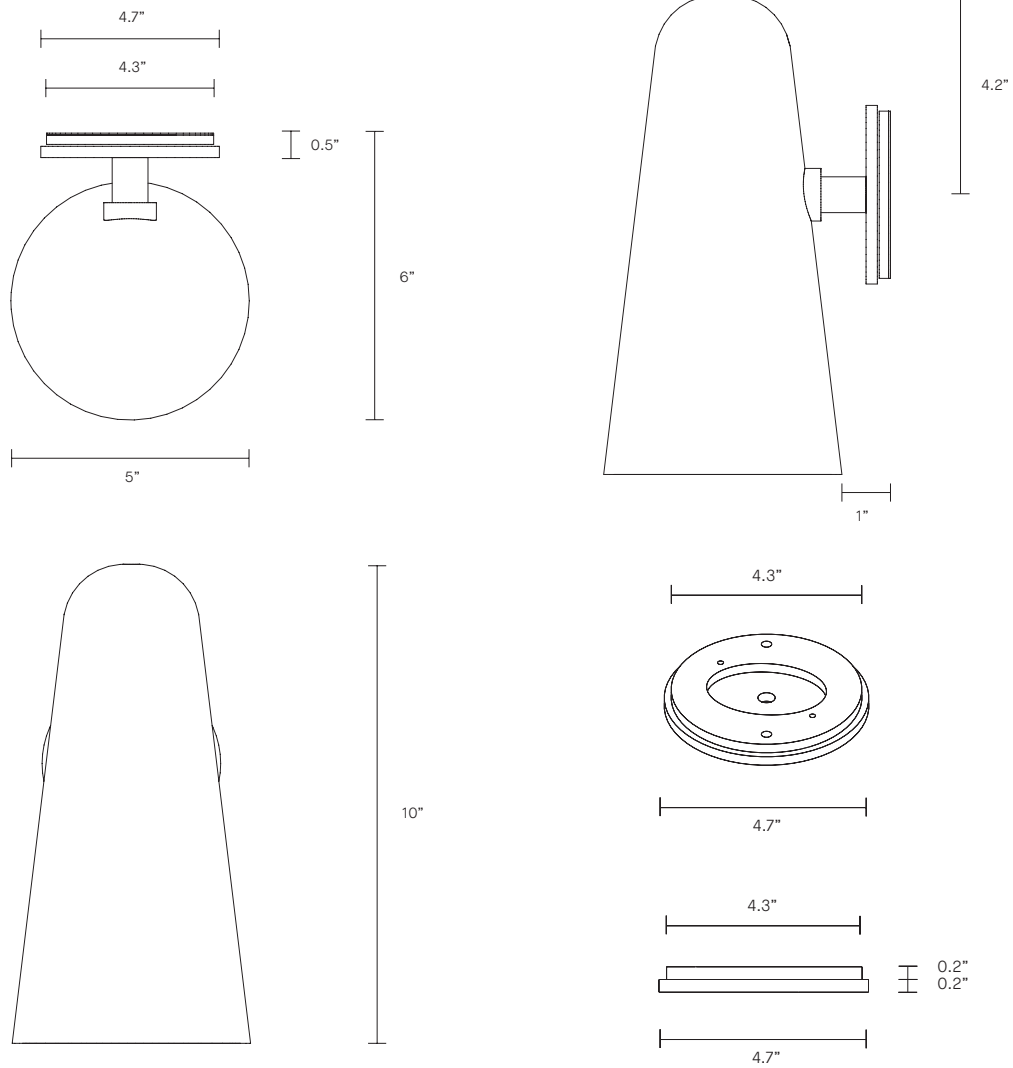

DOMI COLLECTION

WALL SCONCE

UL SPECIFICATION SHEET

NORTH AMERICA

DO_WS_S_L_18V3

ABOUT DOMI

Embrace the art of light with the Domi wall sconce imbued with a sense of weightlessness, this unique design appears to float in mid air, gently skirting the wall.

8 - 10 weeks

LIGHT SOURCE

12V, G4 2W LED (2700k)
280 lumens

Supplied with external driver
(Hatch RS12-15M-LED
2.25x1.25x0.75)

Dimmable (Luxtron/Diva/CL)

INSTALLATION

Supplied with mounting plate to
fit 4.0/3.5 Jbox