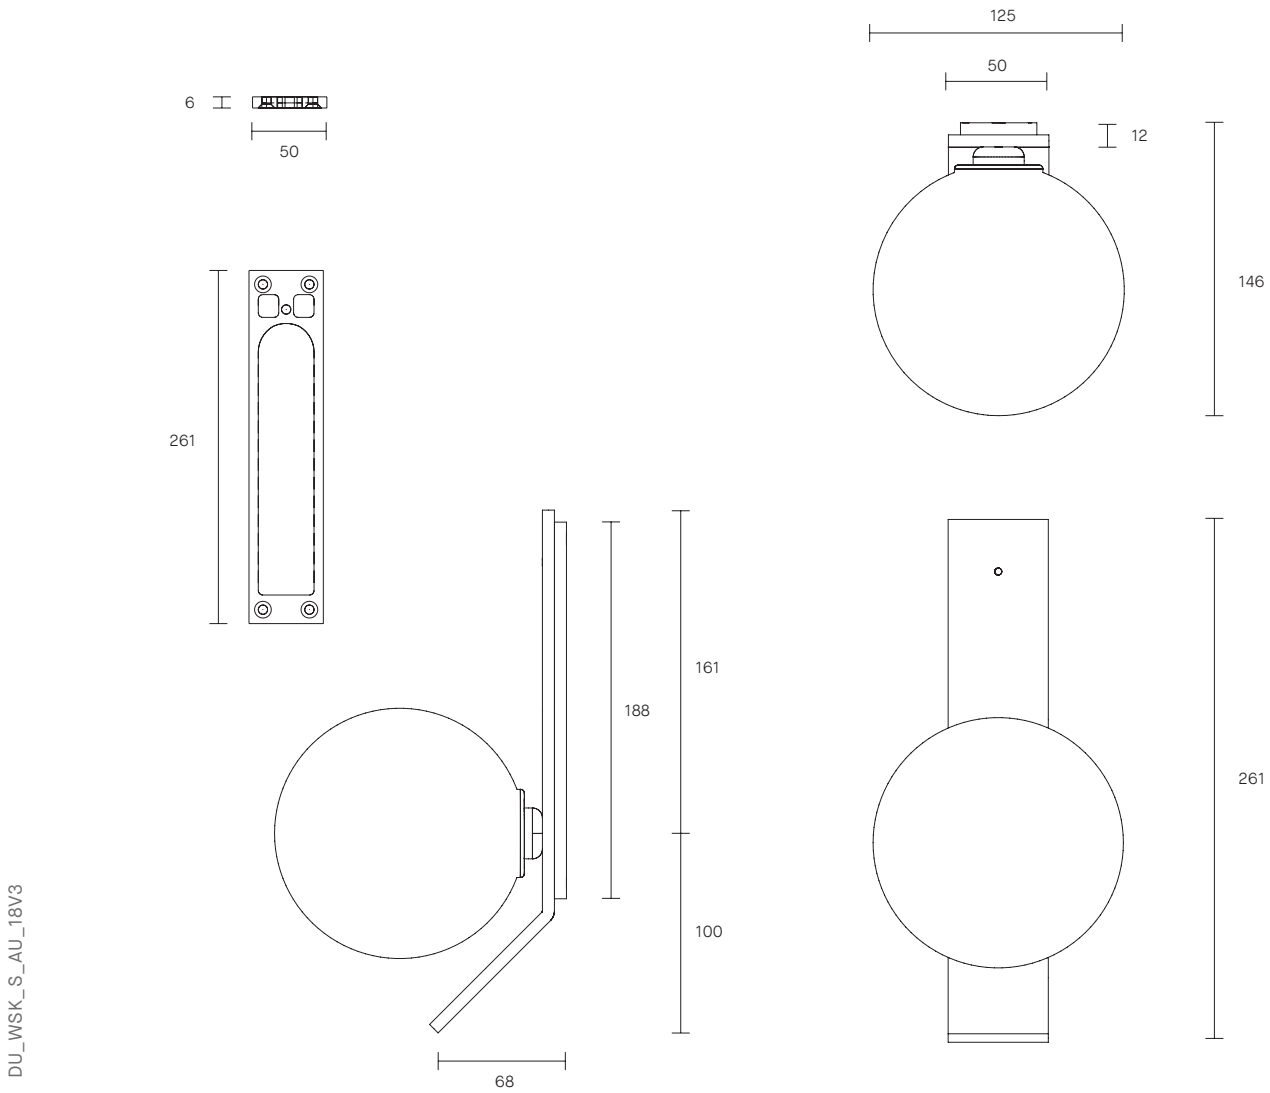

DUO COLLECTION
WALL SCONCE WITH KICK

SPECIFICATION SHEET
AUSTRALIA / INTERNATIONAL

DU_WSK_S_AU_18V3

ABOUT DUO

The Duo's simple yet elegant shape draws the eye to its unique materiality, demonstrating the fluidity of form in mouth-blown glass through a compelling design.

LEAD TIME

6-8 weeks

LIGHT SOURCE

12V, G4 1.5W LED (2700k)

INSTALLATION

Supplied with external driver

Requires driver / transformer installation

Dimmable upon request

DIMENSIONS

Backplate
Width 50mm
Height 261mm

Shade
Diameter 125mm

WEIGHT

2kg

FITTING DESIGN

Kick (cover)
Round
Flat

FITTING FINISH