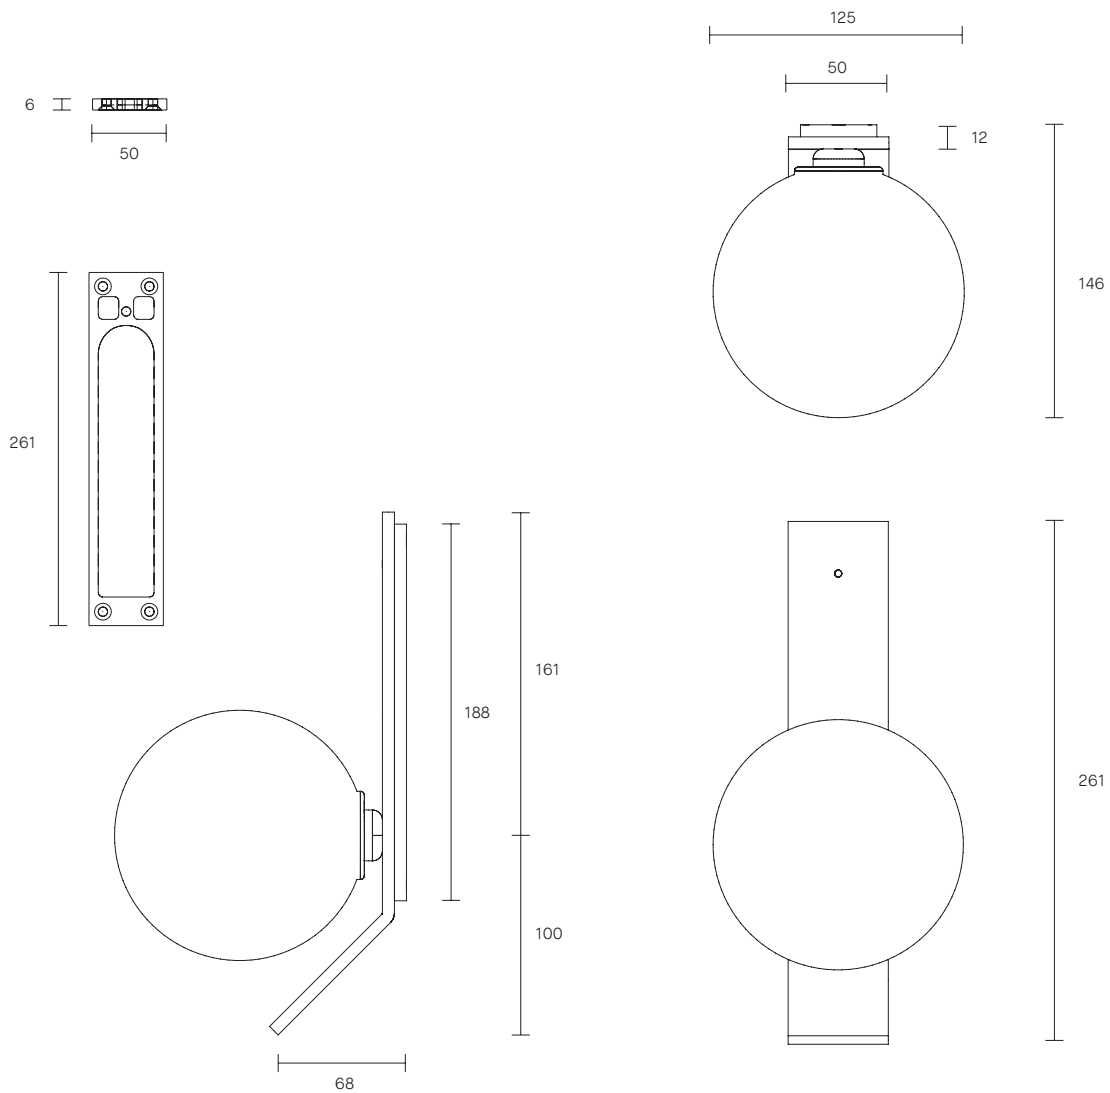

DUO BALL COLLECTION
WALL SCONCE WITH KICK

SPECIFICATION SHEET
AUSTRALIA / INTERNATIONAL

ARTICOLO

DUO BALL COLLECTION

WALL SCONCE WITH KICK

SPECIFICATION SHEET

AUSTRALIA / INTERNATIONAL

DU_WSK_S_AU_18V3

LEAD TIME

6-8 weeks

LIGHT SOURCE

12V, G4 1.5W LED (2700k)

INSTALLATION

Supplied with external driver

Requires driver / transformer installation

Dimmable upon request

DIMENSIONS

Backplate
Width 50mm
Height 261mm

Shade
Diameter 125mm

WEIGHT

2kg

FITTING DESIGN

Kick (cover)

Round