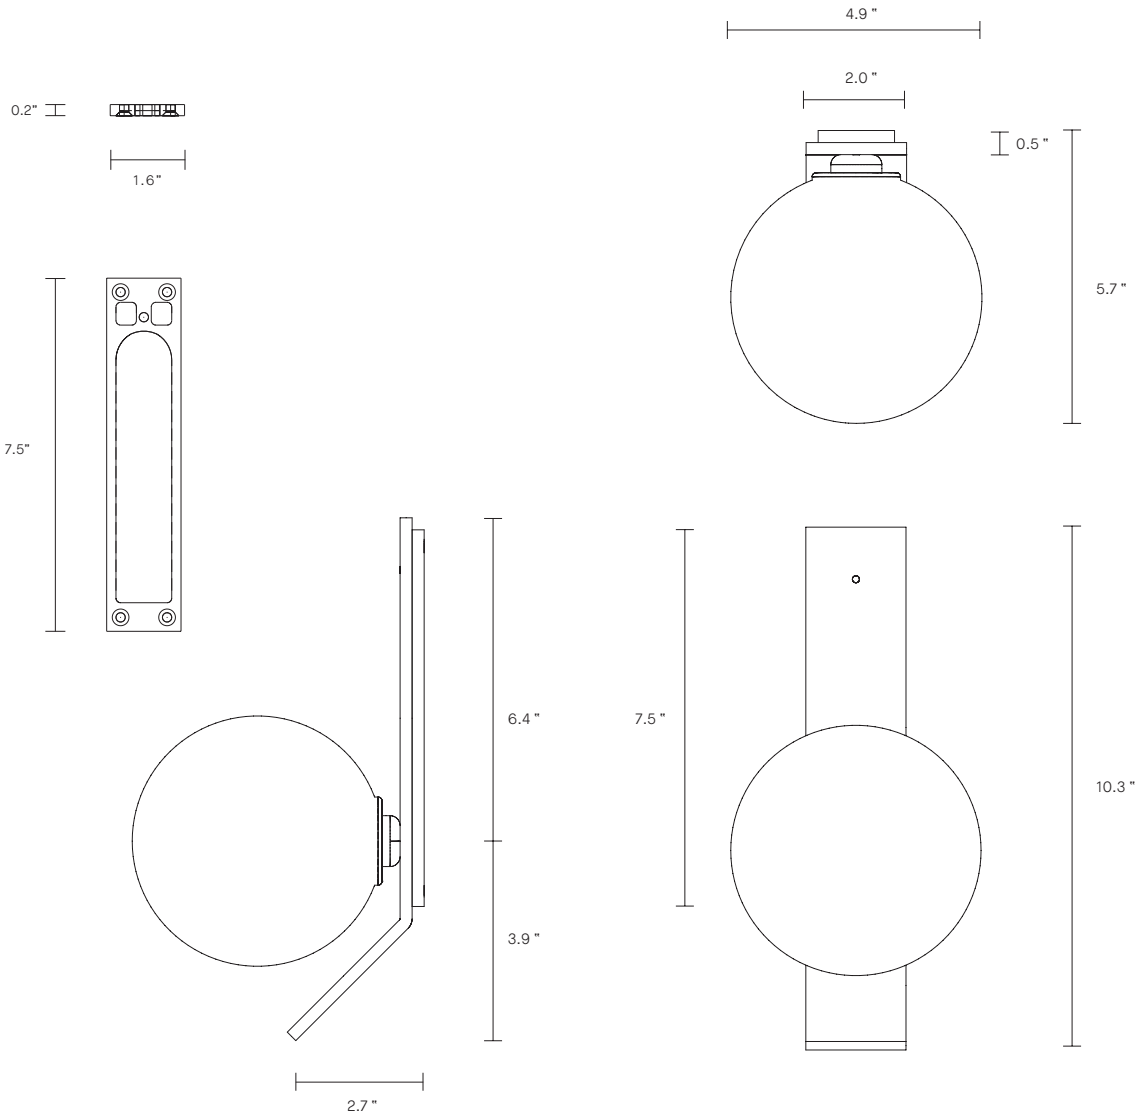

DUO COLLECTION  
WALL SCONCE WITH KICK

UL SPECIFICATION SHEET  
NORTH AMERICA

ARTICOLO

**DUO COLLECTION**  
WALL SCONCE WITH KICK

UL SPECIFICATION SHEET  
NORTH AMERICA

DU\_WSK\_S\_L\_18V4

**ABOUT DUO**

The Duo's simple yet elegant shape draws the eye to its unique materiality, demonstrating the fluidity of form in mouth-blown glass through a compelling design.

**LEAD TIME**

8 - 10 weeks

**LIGHT SOURCE**

12V, G4 2W LED (2700k)  
280 lumens

Supplied with external driver  
(Hatch RS12-15M-LED  
2.25x1.25x0.75)

Dimmable (Luxtron/Diva/CL)

**INSTALLATION**

Supplied with mounting plate to fit 4.0/3.5 Jbox