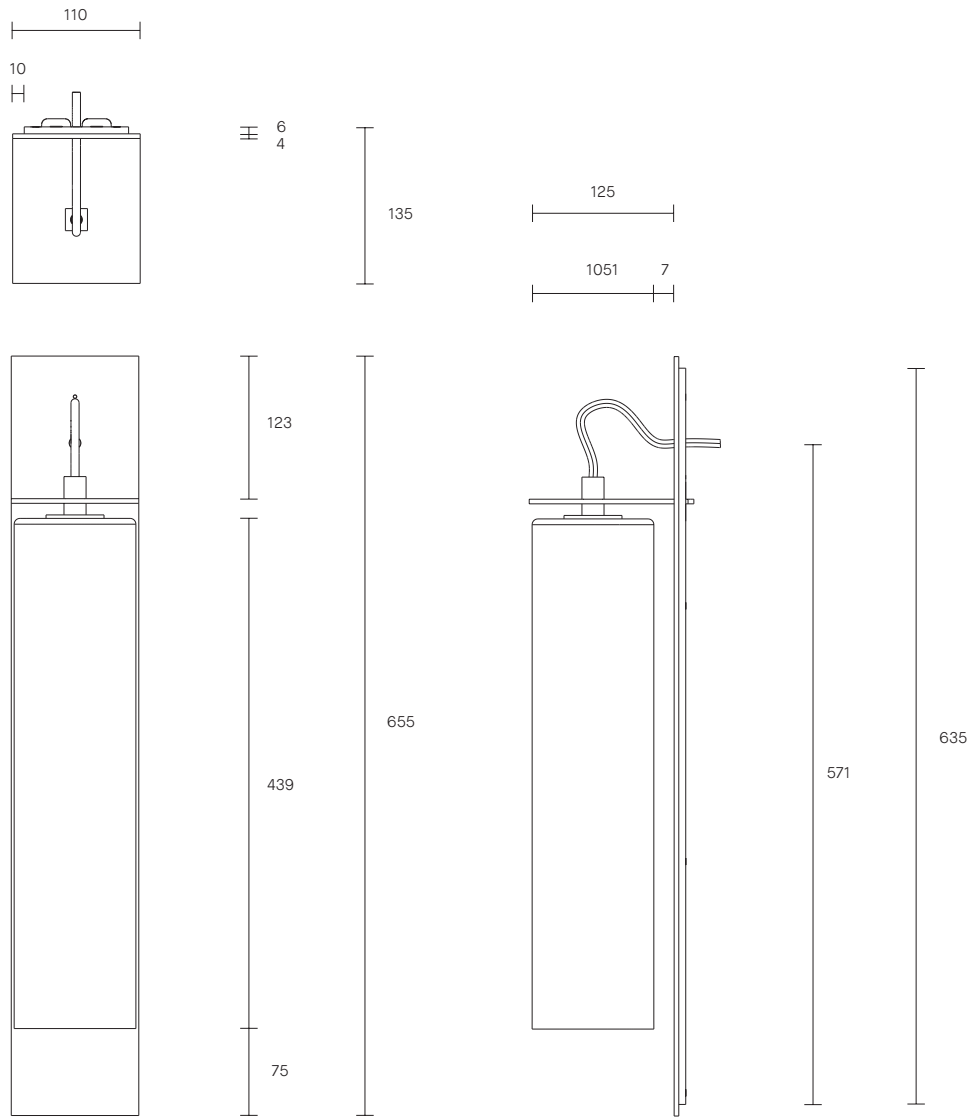

ECLIPSE COLLECTION
TALL WALL SCONCE

SPECIFICATION SHEET
AUSTRALIA / INTERNATIONAL

ARTICOLO

ECLIPSE COLLECTION

TALL WALL SCONCE

SPECIFICATION SHEET

AUSTRALIA / INTERNATIONAL

EC_TWS_S_AU_18V3

LEAD TIME

6 - 8 weeks

LIGHT SOURCE

240V, E14 small fancy round (35W)

Dimmable

WEIGHT

7 kg

FITTING FINISHES