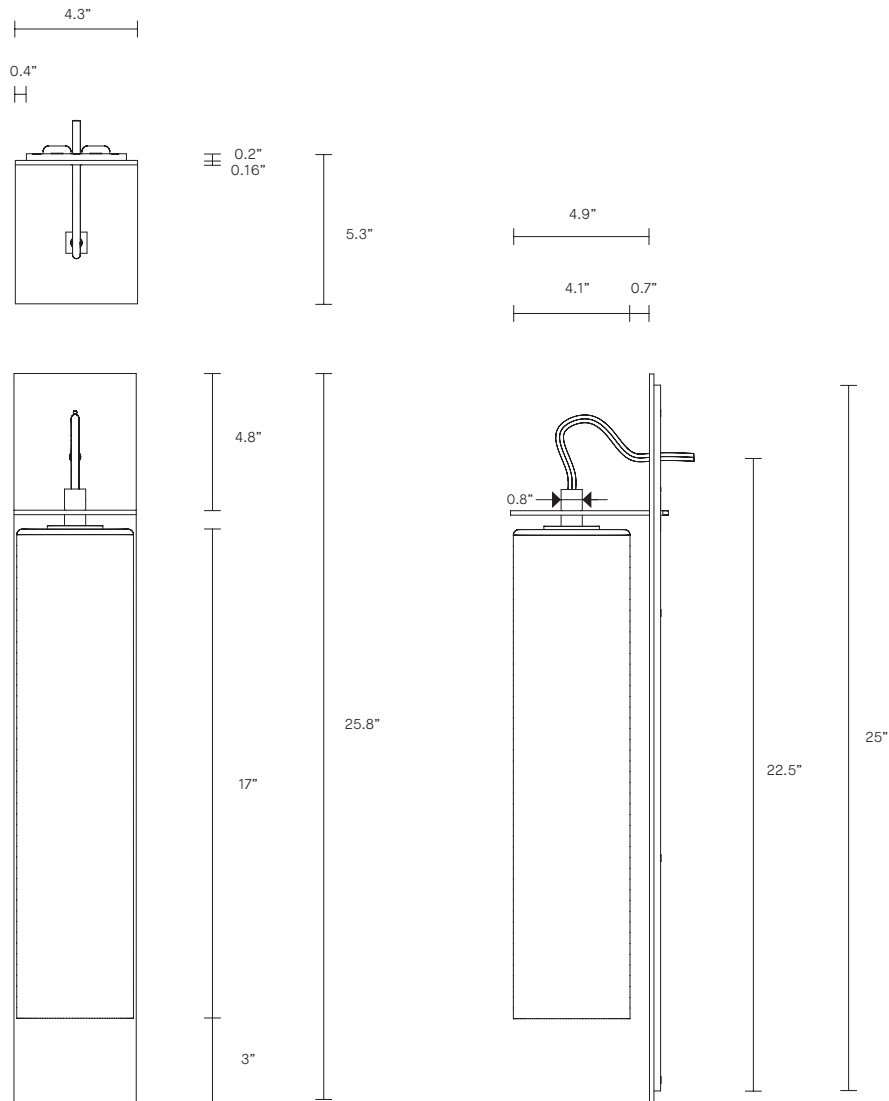

ECLIPSE COLLECTION
TALL WALL SCONCE

UL SPECIFICATION SHEET
NORTH AMERICA

ARTICOLO

ECLIPSE COLLECTION

TALL WALL SCONCE

UL SPECIFICATION SHEET

NORTH AMERICA

EC_TWS_S_L_18V3

ABOUT ECLIPSE

Handsome and sophisticated, the Eclipse collection subtly explores the beauty of mouthblown glass. Through its understated form, the elongated shape of the Eclipse draws the eye to the textural contrast of the acid etch detailing on the mouthblown glass.

LEAD TIME

8 - 10 weeks

LIGHT SOURCE

110V E12 (35W)
Small Fancy Round

Dimmable

INSTALLATION

Supplied with mounting plate to fit 4.0/3.5 Jbox

Escutcheons may be ordered to conceal Jbox openings where needed