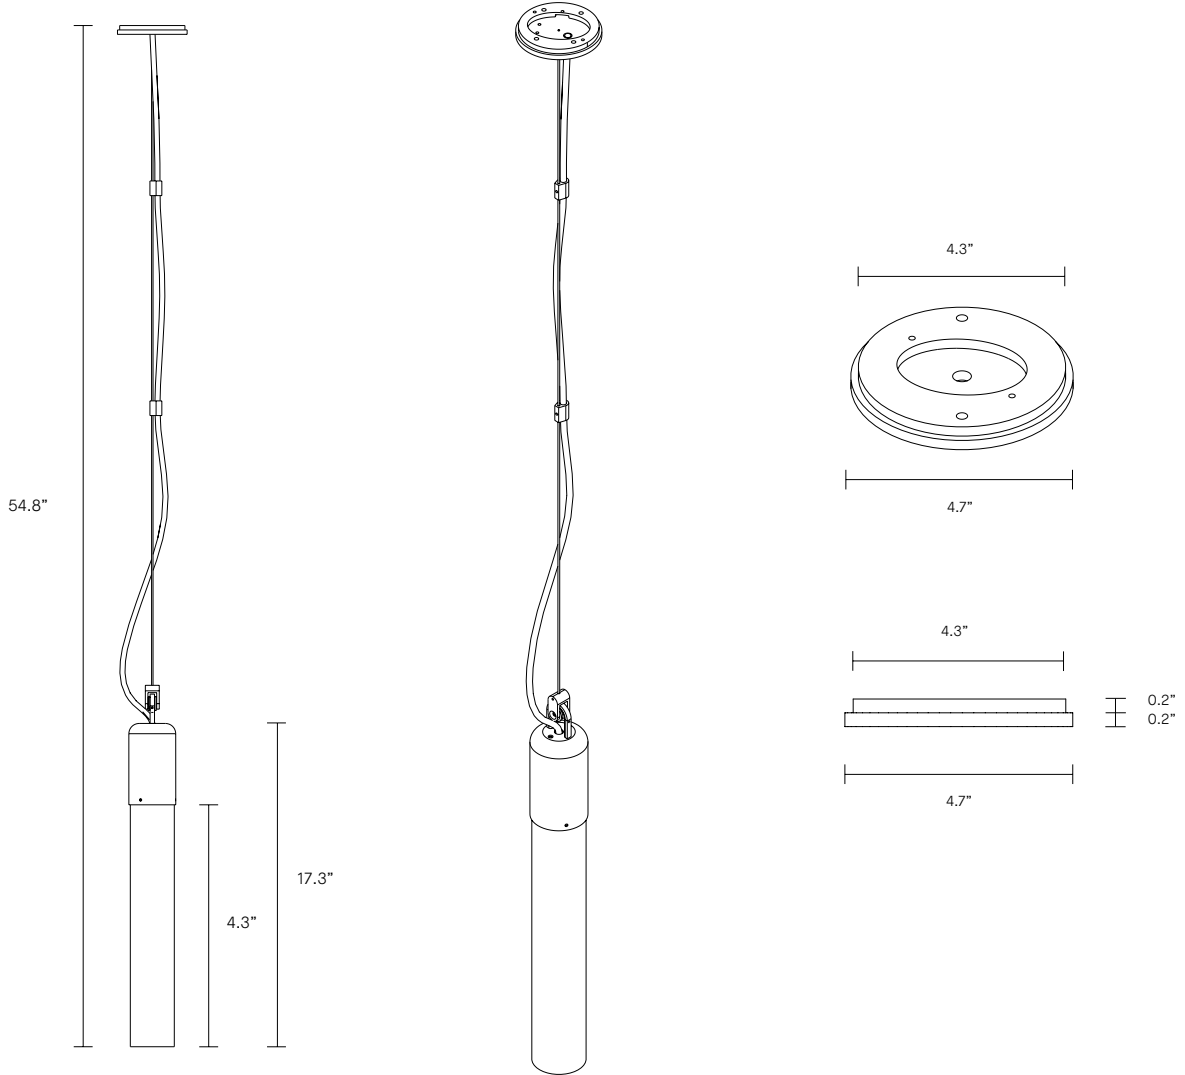

NORTH AMERICA

FL_PP_S_L_19V1

ABOUT FIZI PILLAR

Pillar is the latest evolution of Articolò's signature Fizi Collection, characterised by effervescent mouth-blown bubbles that cascade through the centre of its solid glass form.

Completed with metal finishes in brass, mid bronze or satin nickel, the striking design is available in both Wall Sconce and Pendant designs.

LEAD TIME

8 - 10 weeks

LIGHT SOURCE

12V 5W LED MR16 GU5.3
345 Lumens

Supplied with external driver
(Hatch RS12-15M-LED
2.25x1.25x0.75)

Dimmable (Luxtron/Diva/CL)

INSTALLATION

Supplied with mounting plate to
fit 4.0/3.5 Jbox

WEIGHT

6.6lb

FITTING FINISHES

Brass (cover)
Mid Bronze
Satin Nickel

FLEX CORD COLOURS

White (cover)
Black
Ivory