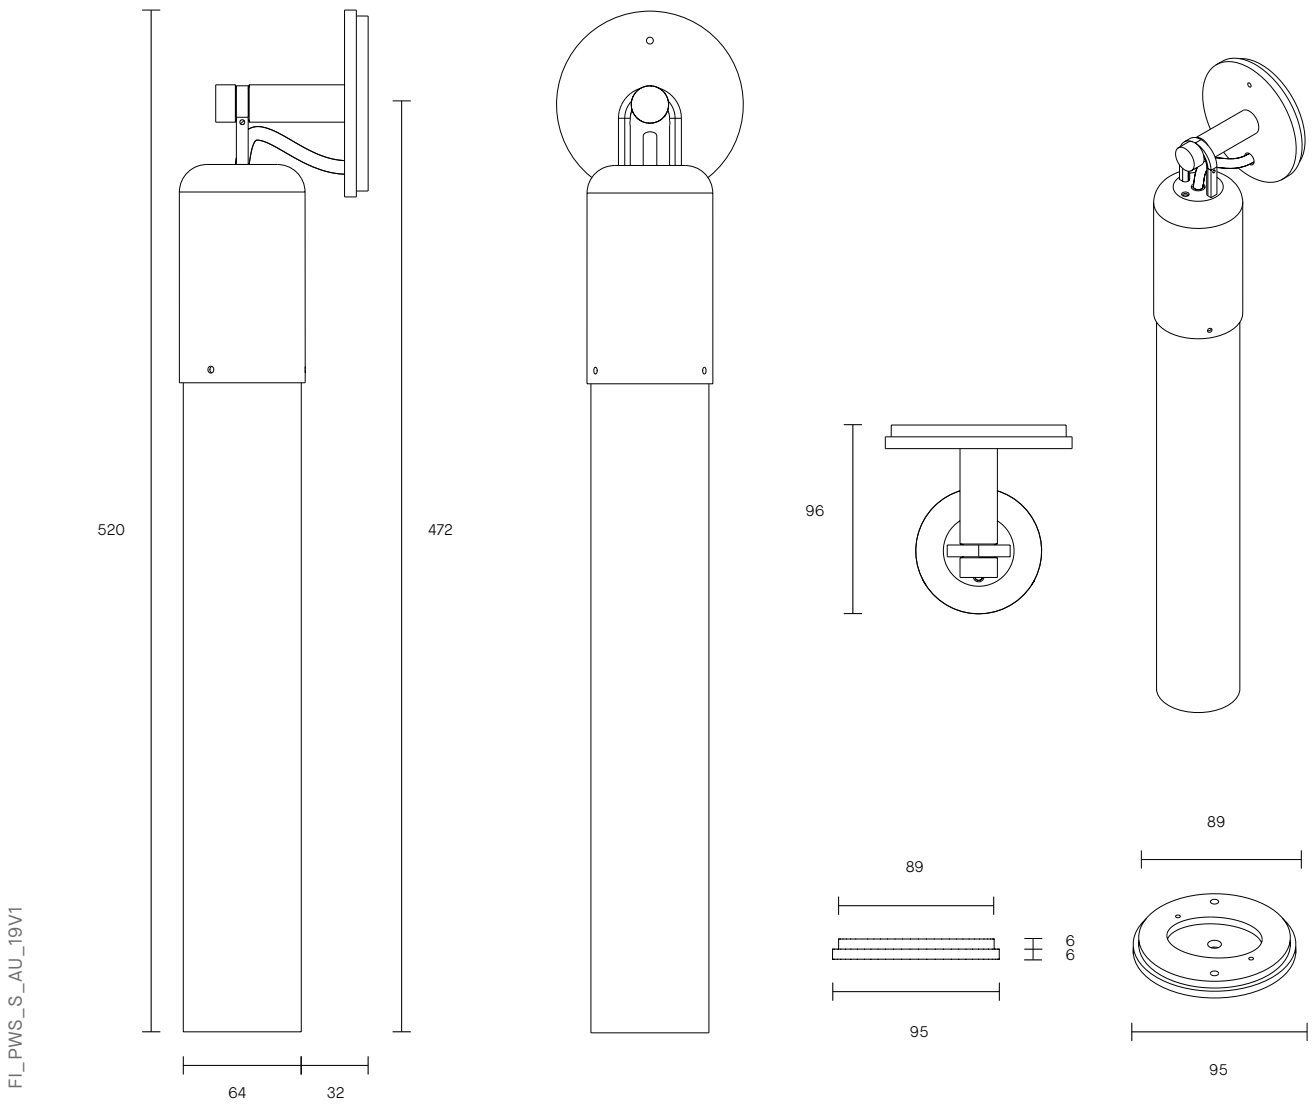

FIZI COLLECTION

PILLAR WALL SCONCE

SPECIFICATION SHEET

AUSTRALIA / INTERNATIONAL

FL_PWS_S_AU_19V1

ABOUT FIZI PILLAR

Pillar is the latest evolution of Articolò's signature Fizi Collection, characterised by effervescent mouth-blown bubbles that cascade through the centre of its solid glass form.

Completed with metal finishes in brass, mid bronze or satin nickel, the striking design is available in both Wall Sconce and Pendant designs.

LEAD TIME

6 - 8 weeks

LIGHT SOURCE

12V 5W LED MR16 GU5.3
345 Lumens

INSTALLATION

Supplied with external driver

WEIGHT

3 kg

FITTING FINISHES

Brass (cover)
Mid Bronze
Satin Nickel

FLEX CORD COLOURS

White (cover)
Black
Natural Linen
Mid Grey