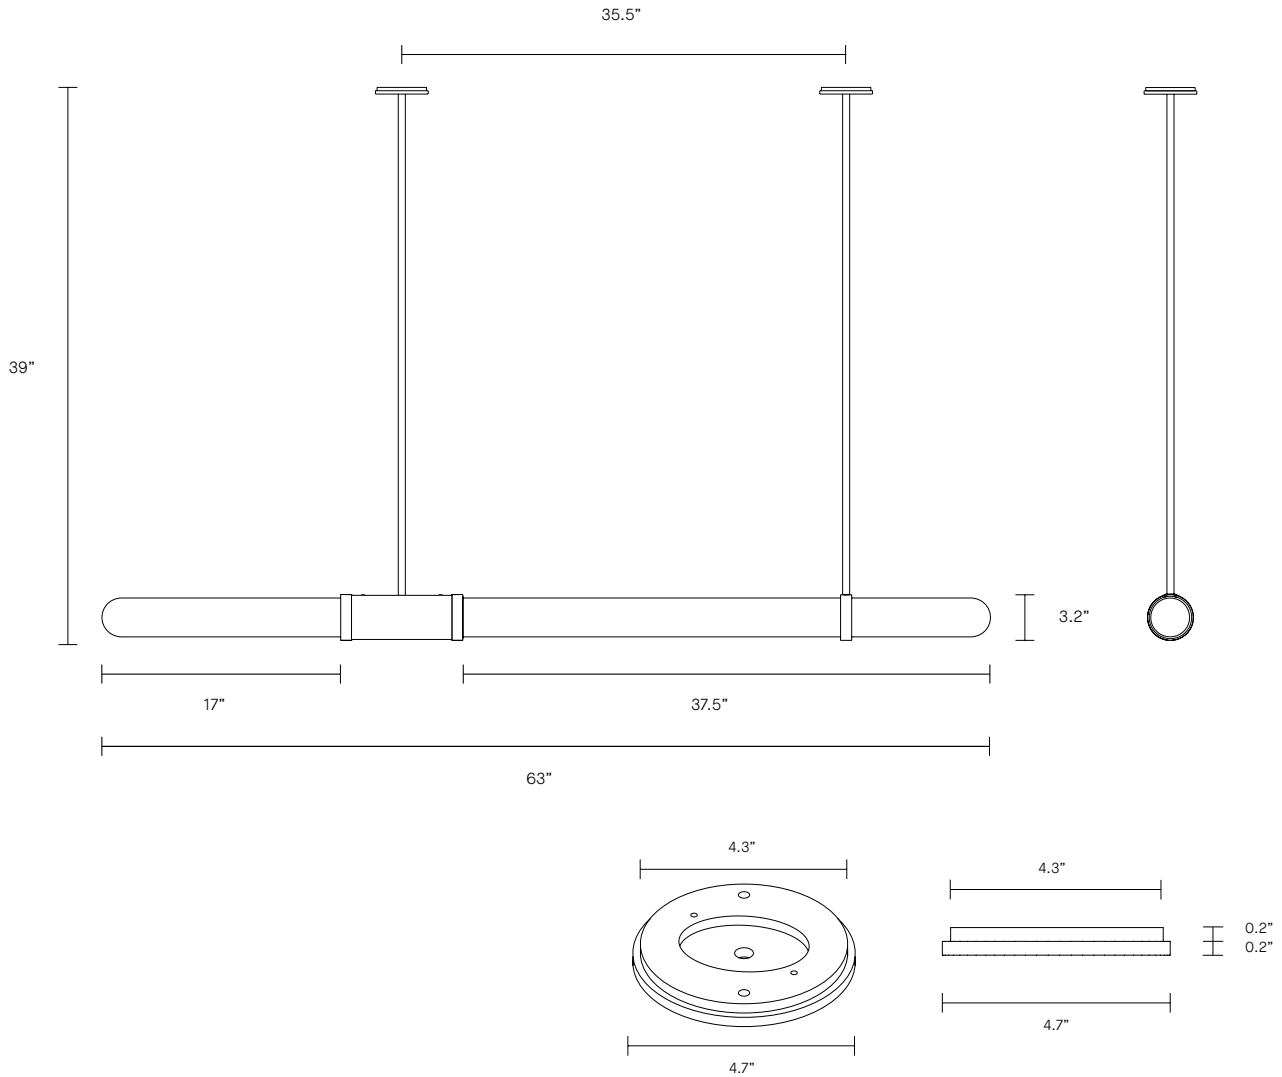

NORTH AMERICA

SA_PL_S_L_19V1

ABOUT SCANDAL

Scandal is a collection of Pendants and Wall Sconces that casts a slim and finely considered silhouette.

Notable for its barrel-like cuff and inlaid with exquisite brass mesh hand-woven in Paris,

Scandal's elongated proportions are capped end-to-end by rounded glass that conceals the light source, exemplifying the quiet brilliance of artisanal glass and metalwork.

LEAD TIME

8 - 10 weeks

LIGHT SOURCE

2 x 12V 5W LED MR16 GU5.3
345 Lumens

Supplied with external driver
(Hatch RS12-15M-LED
2.25x1.25x0.75)

Dimmable (Luxtron/Diva/CL)

INSTALLATION

Supplied with mounting plate to
fit 4.0/3.5 Jbox

WEIGHT

15.5lb

FITTING FINISHES