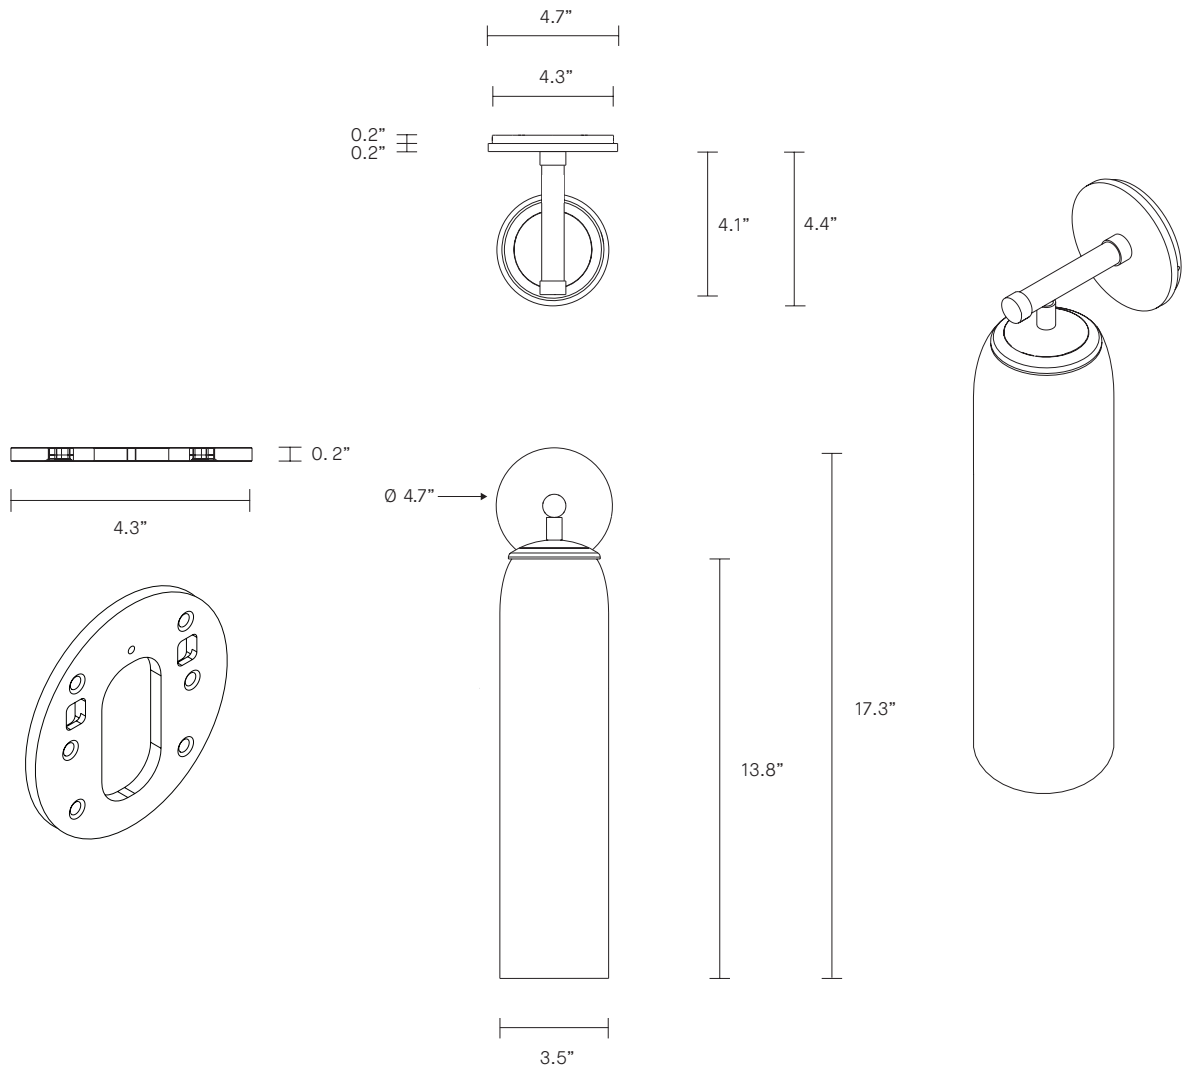

FLOAT COLLECTION
HOVER SHORT WALL SCONCE

UL SPECIFICATION SHEET
NORTH AMERICA

ARTICOLO

FLOAT COLLECTION
HOVER SHORT WALL SCONCE

UL SPECIFICATION SHEET
NORTH AMERICA

FL_HSWS_S_L_L_19V1

ABOUT FLOAT

Float is a collection of refined lighting informed by glamorous design cues of a bygone era and defined by its soaring cylindrical form.

LEAD TIME

8 - 10 weeks

LIGHT SOURCE

12V 7.5W LED
MR16 GU5.3
2700K warm white
550 lumens
Dimmable
Globe included

INSTALLATION

Supplied with external driver and mounting plate to fit 4.0 ceiling box

Escutcheons may be ordered to conceal Jbox openings where needed

WEIGHT

8lb

FITTING FINISHES

Brass (shown)
Mid Bronze
Electroplate Black
Satin Nickel

ARM INLAY

Latte Leather (shown)
Navy Leather

SHADE COLOURS

Snow (shown)