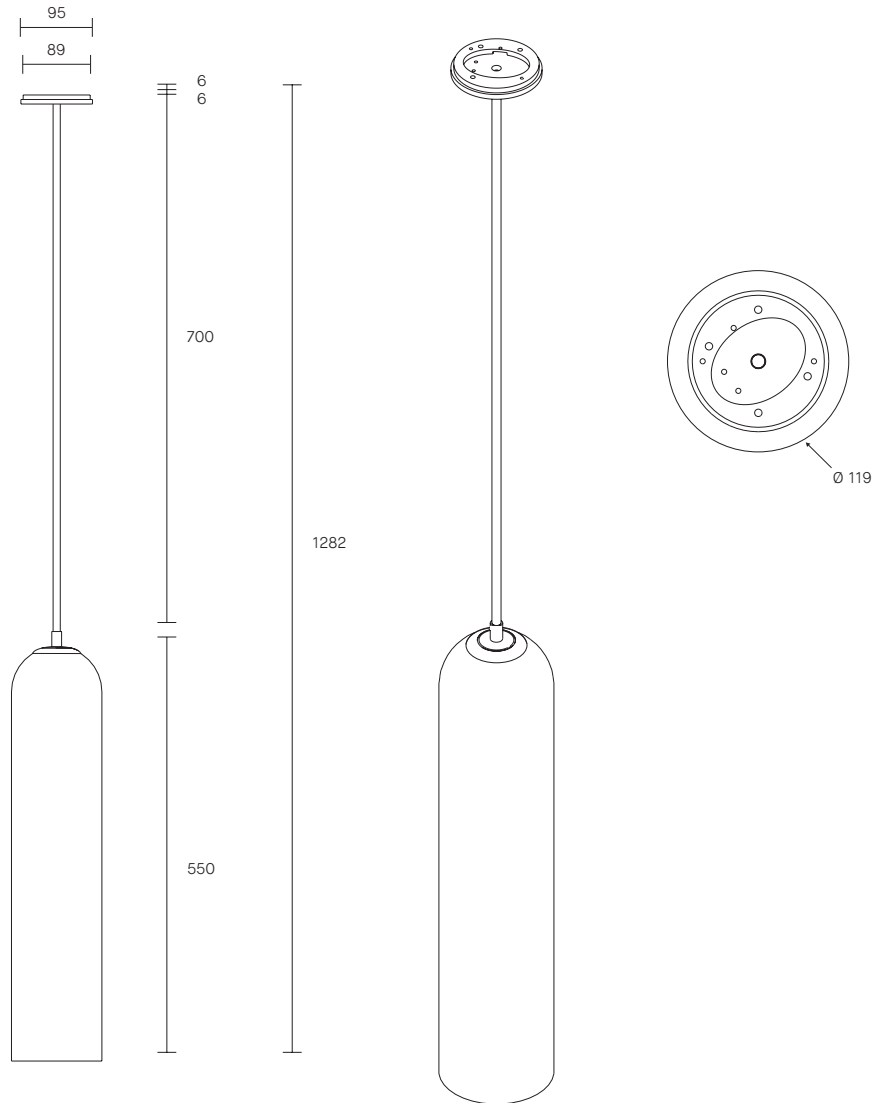

FLOAT COLLECTION

PENDANT

SPECIFICATION SHEET

AUSTRALIA / INTERNATIONAL

FL_P_S_AU_19V2

ABOUT FLOAT

Float is a collection of refined lighting informed by glamorous design cues of a bygone era and defined by its soaring cylindrical form.

The collection continues Articolò's exploration of the richly storied nature of artisanship. Each mouth-blown piece is tirelessly perfected and uniquely individual. Born as an acclaimed Wall Sconce, today Float is also available as a Pendant and Table Lamp in multiple iterations.

LEAD TIME

6 - 8 weeks

LIGHT SOURCE

240V 5W GU10 LED
3000K warm white
410 lumens
Dimmable
Globe included

CUSTOMISATION

Variations to rod length can be specified at time of order placement

WEIGHT

5kg

FITTING FINISHES

Brass (shown)
Mid Bronze
Articolo Black
Matte White
Electroplate Black
Satin Nickel

SHADE COLOURS

Snow
Drunken Emerald
Smoke
Grey
Clear (shown)

CERTIFICATION

CE/AU

WARRANTY

3 years