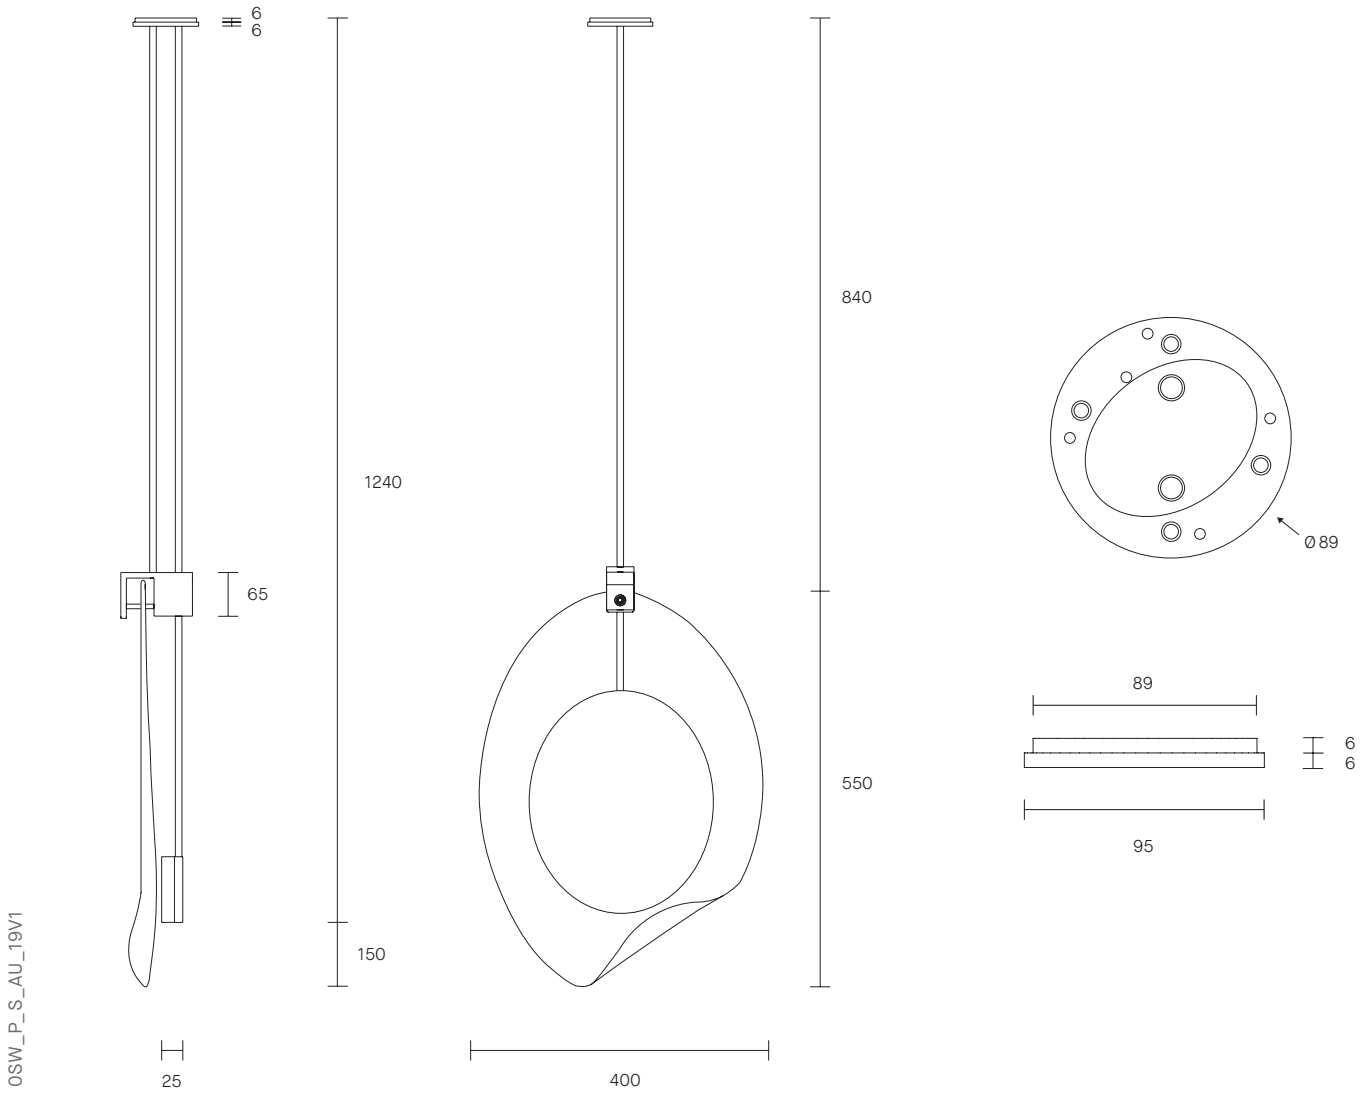

OVOLO COLLECTION

PENDANT

SPECIFICATION SHEET

AUSTRALIA / INTERNATIONAL

ABOUT OVOLO

Ovolo is a sculptural form that typifies the artistry of Articolò's design philosophy. Its organic shape conceals a custom light source; a handcrafted disc encased in brass that floats with weightlessness behind a striking glass form, mouth-blown in Murano, Italy. Articolò's signature brass suspension is superbly crafted with a bespoke lock and key detail; a refined finish appropriate for both residential and commercial interiors.'

LEAD TIME

6 - 8 weeks

LIGHT SOURCE

12V 3.8W LED
3000K warm white
300 lumens

Dimmable (upon request)

INSTALLATION

Supplied with external driver

CUSTOMISATION

Rod length can be specified at time of order placement

WEIGHT

9 kg

FITTING FINISHES

Brass (shown)
Mid Bronze
Satin Nickel

SHADE COLOURS

Clear and White (shown)

CERTIFICATION