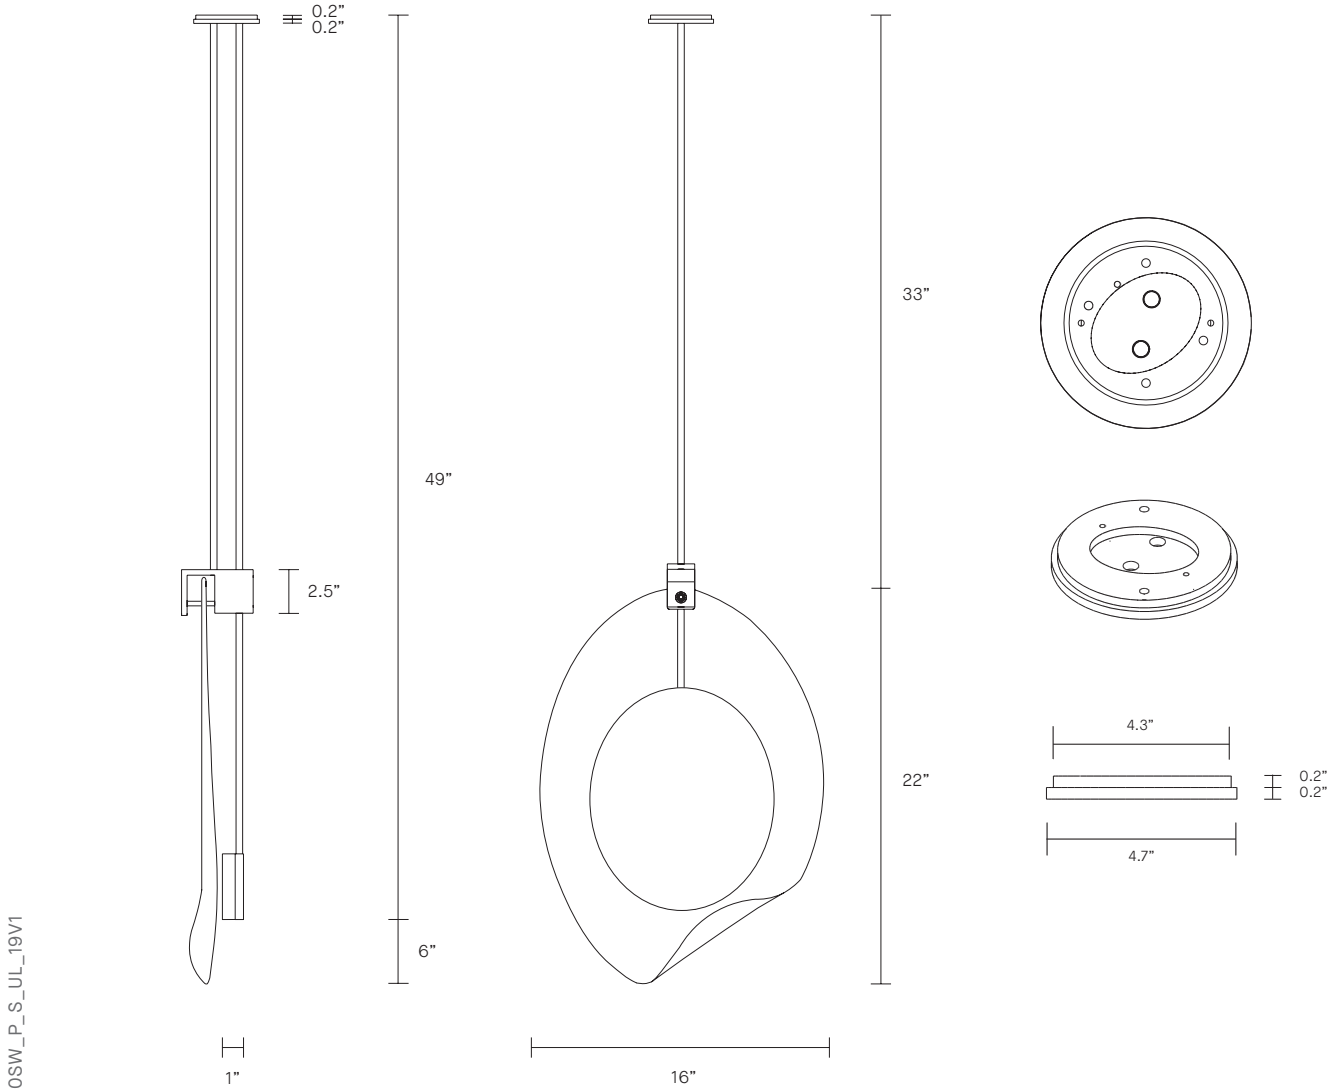

OVOLO COLLECTION
PENDANT

UL SPECIFICATION SHEET
NORTH AMERICA

ARTICOLO

OVOLO COLLECTION

PENDANT

UL SPECIFICATION SHEET

NORTH AMERICA

OSW_P_S_UL_19V1

ABOUT OVOLO

Ovolo is a sculptural form that typifies the artistry of Articolo's design philosophy. Its organic shape conceals a custom light source; a handcrafted disc encased in brass that floats with weightlessness behind a striking glass form, mouth-blown in Murano, Italy. Articolo's signature brass suspension is superbly crafted with a bespoke lock and key detail; a refined finish appropriate for both residential and commercial interiors.'

LEAD TIME

8 - 10 weeks

LIGHT SOURCE

12V 3.8W LED
3000K warm white
300 lumens

Dimmable (upon request)

INSTALLATION

Supplied with mounting plate to fit 4.0/3.5 Jbox

Supplied with external driver

CUSTOMISATION

Rod length can be specified at time of order placement

WEIGHT

9 kg

FITTING FINISHES

Brass (shown)

Mid Bronze

Satin Nickel